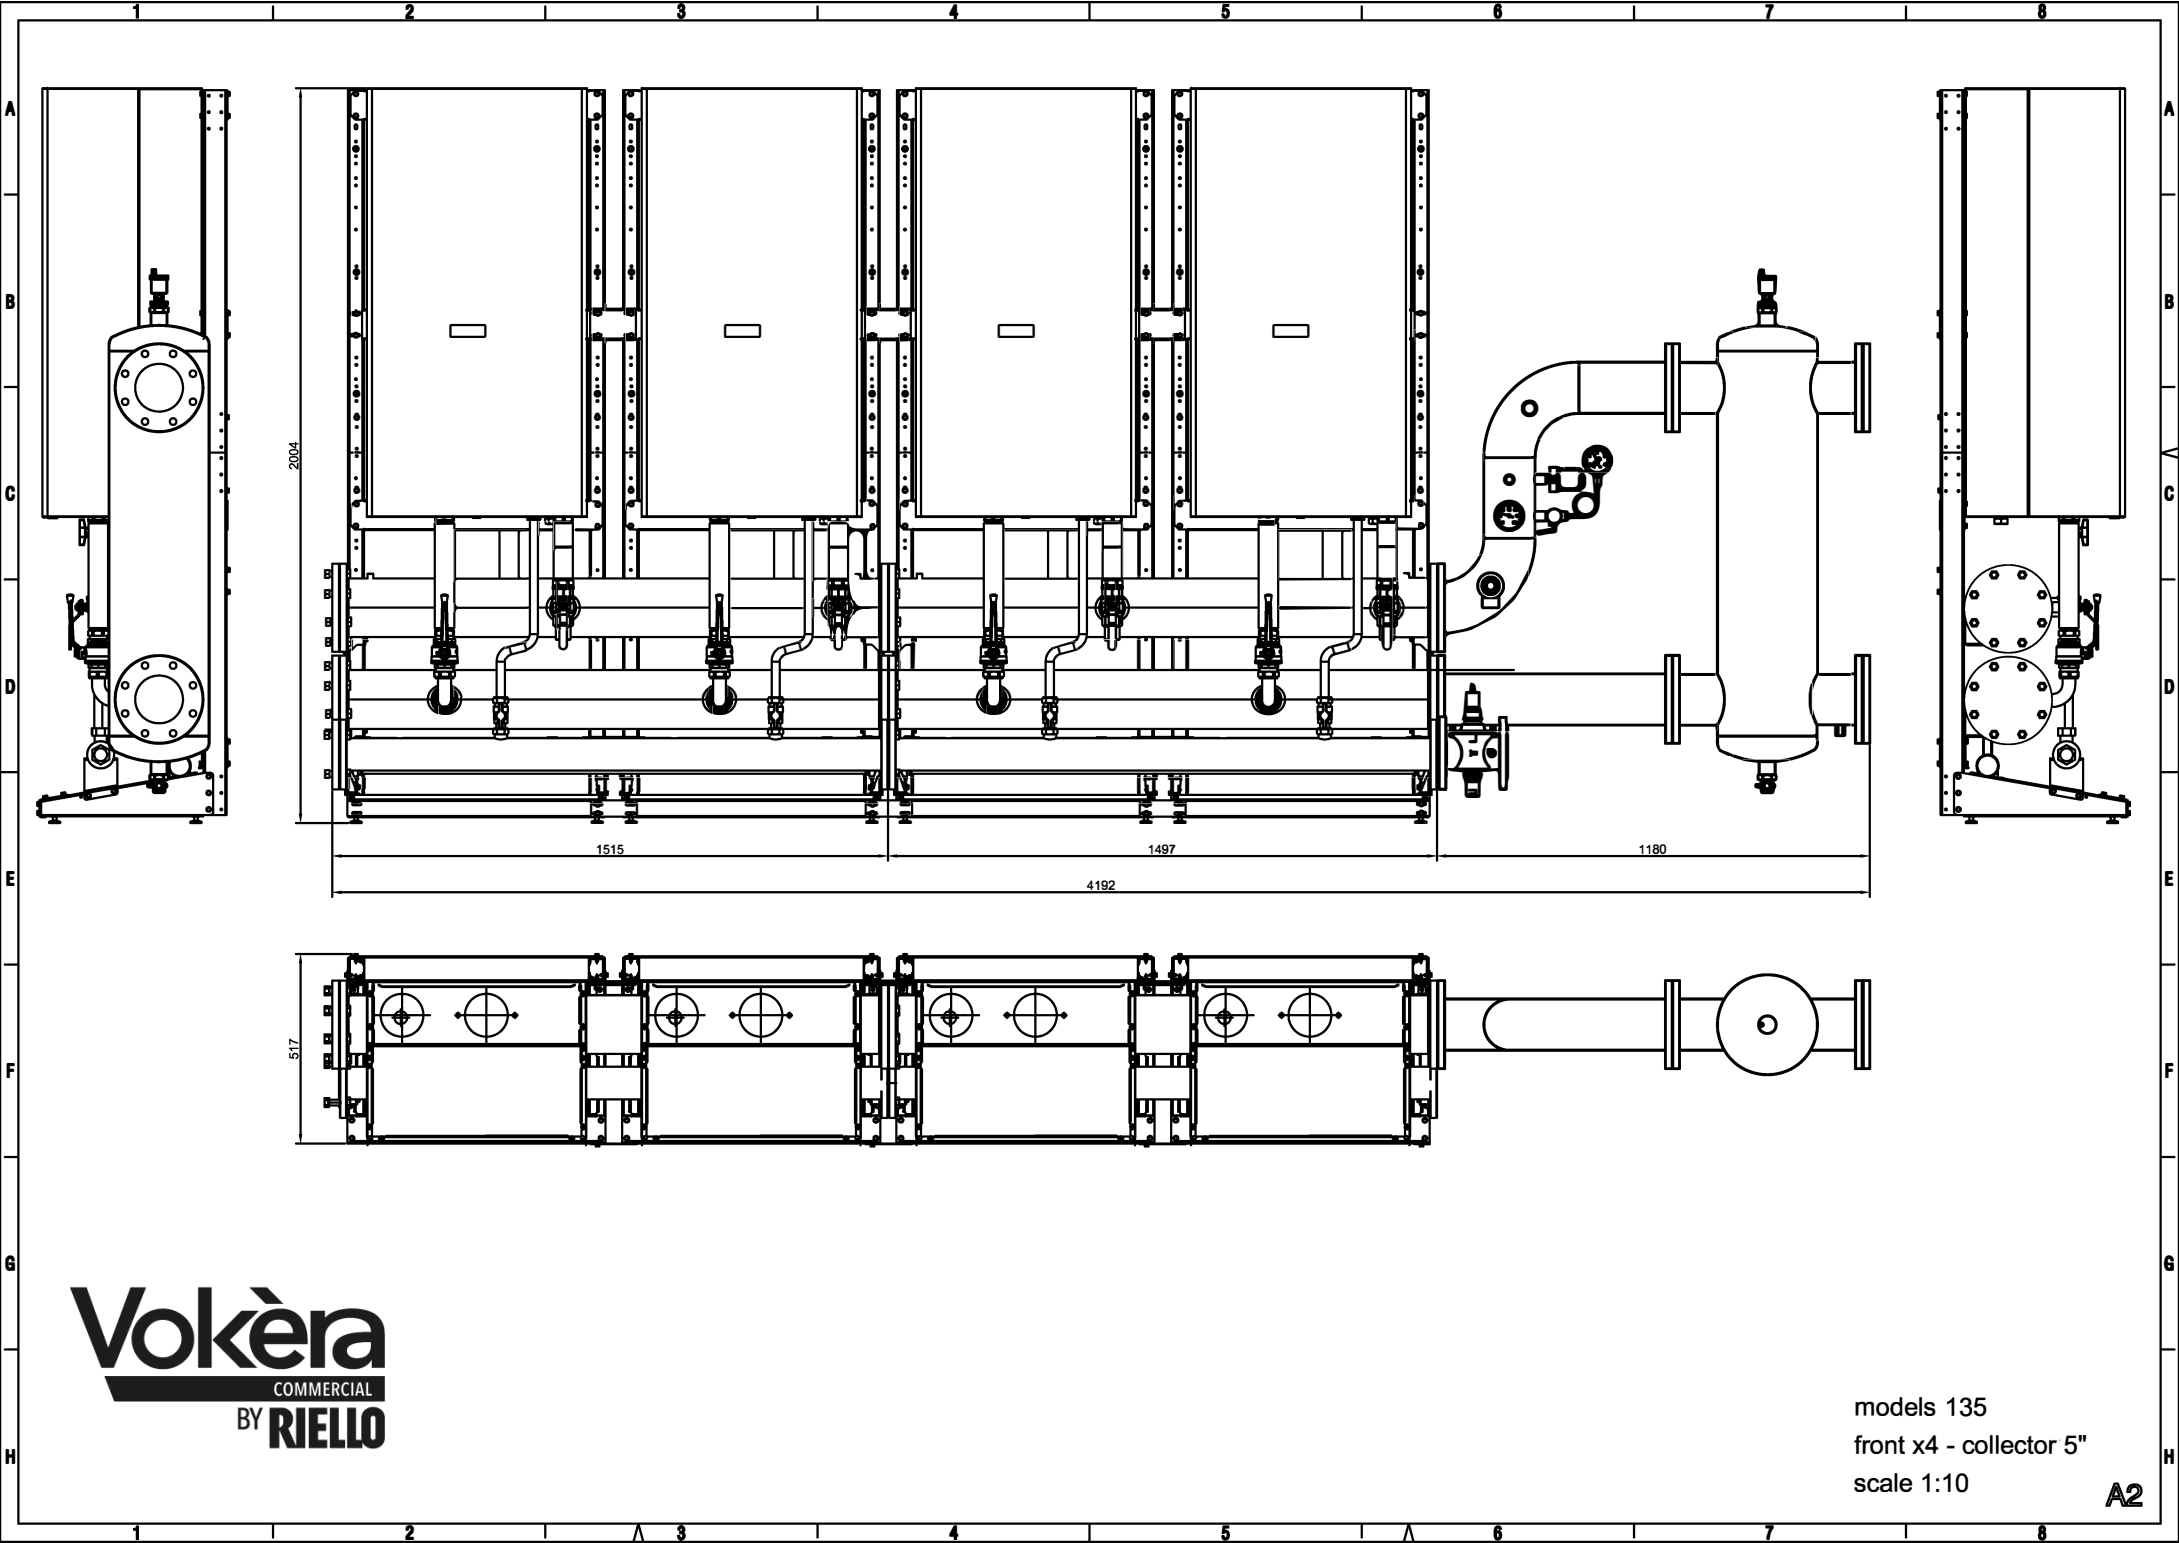

Vokèra
COMMERCIAL
BY **RIELLO**

models 135
front x4 - collector 5"
scale 1:10

A2