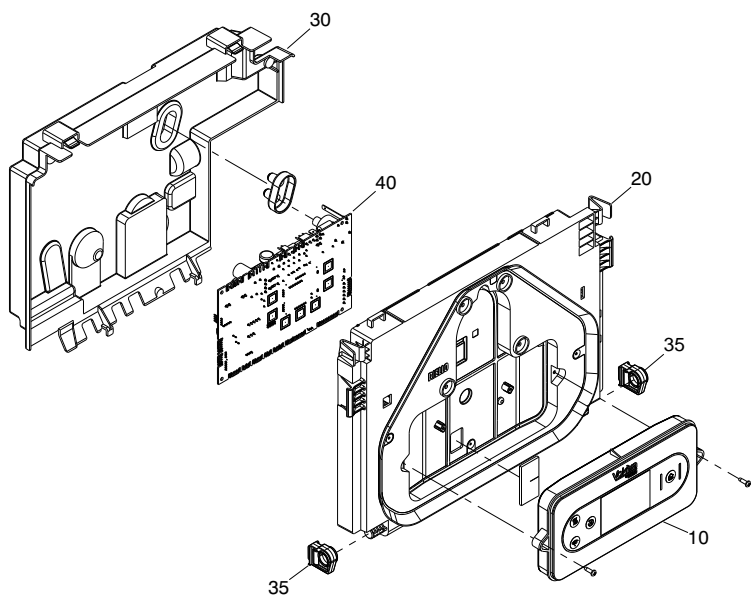

Wall hung boilers

Pinnacle 25C

MODEL	PART NUMBER	
	MTN	GPL
Pinnacle 25C	20207903	

POS.	DESCRIPTION	25C
10	Interface	20210674
20	Cover assembly	20215275
30	Electric parts cover	20206744
35	Control panel hinge	20204261
40	PC board	20216089
210	Case Assembly	20210534

POS.	DESCRIPTION	25C
31	Hydraulic connection	20193766
32	Stepper actuator	20204279
33	Cartridge	20204280
35	Pressure transducer	20188992
36	High head by-pass valve	20196690
37	Safety valve	20204272
39	Temperature detector	20188994
41	Clip	20189052
42	Clip	20189051
46	Modulator	20204278
47	Cartridge	20194095
48	Hole cover	20188600
49	Clip	20188603
50	Exchanger	20188747
51	Printed circuit board	20188605
60	Pressure gauge	20188605
70	Knob	20204275
105	Spacer	20193330
110	Connection	20210527
120	Spring	20204269
130	Clip	20145853
135	Clip	20189064
140	Washer	R10025067
150	Washer	20188460
300	Connector	20154288
310	4-pin connector	20188746
320	4-pin connector	20154287
330	Cable connector	20206745
410	Heating cock	20132650
420	Heat water cock	20132653
430	Filling cock	20132655
440	Cock	20180000
450	Cock	20180001
460	Angle pipe	20132654
470	Cap nut	20133199
480	Cap nut	20133200
490	Pipe	20210528
500	Washer	20133197
510	Washer	20133198
520	Washer	R5023
530	Washer	R5026

POS.	DESCRIPTION	25C
20	Side panel	20212956
30	Cap smoke analysis	20204849
40	Flange	20204233
44	Gasket fan	20193768
46	O-ring	R10026494
50	Expansion vessel	20216445

POS.	DESCRIPTION	25C
10	Conveyor	20204267
13	Ignition electrode	20204235
14	Sensing electrode	20135947
16	Electrode seal	20157191
20	Fan	20207760
25	Air filter	20190419
30	Gas pipe	20204265
50	Spark electrode cable	20195212
60	Clip	R10025062
80	Washer	R10026796
90	Washer	20204869
210	Gas valve	20204276
220	Washer	R5023

POS.	DESCRIPTION	25C
10	Power wiring harness	20210530
20	Combustion cable	20206751
30	Wiring harness	20206750

Rev	Data	Descrizione

Vokera reserve the right to change the specifications without prior notice.
Consumers' statutory rights are not affected.