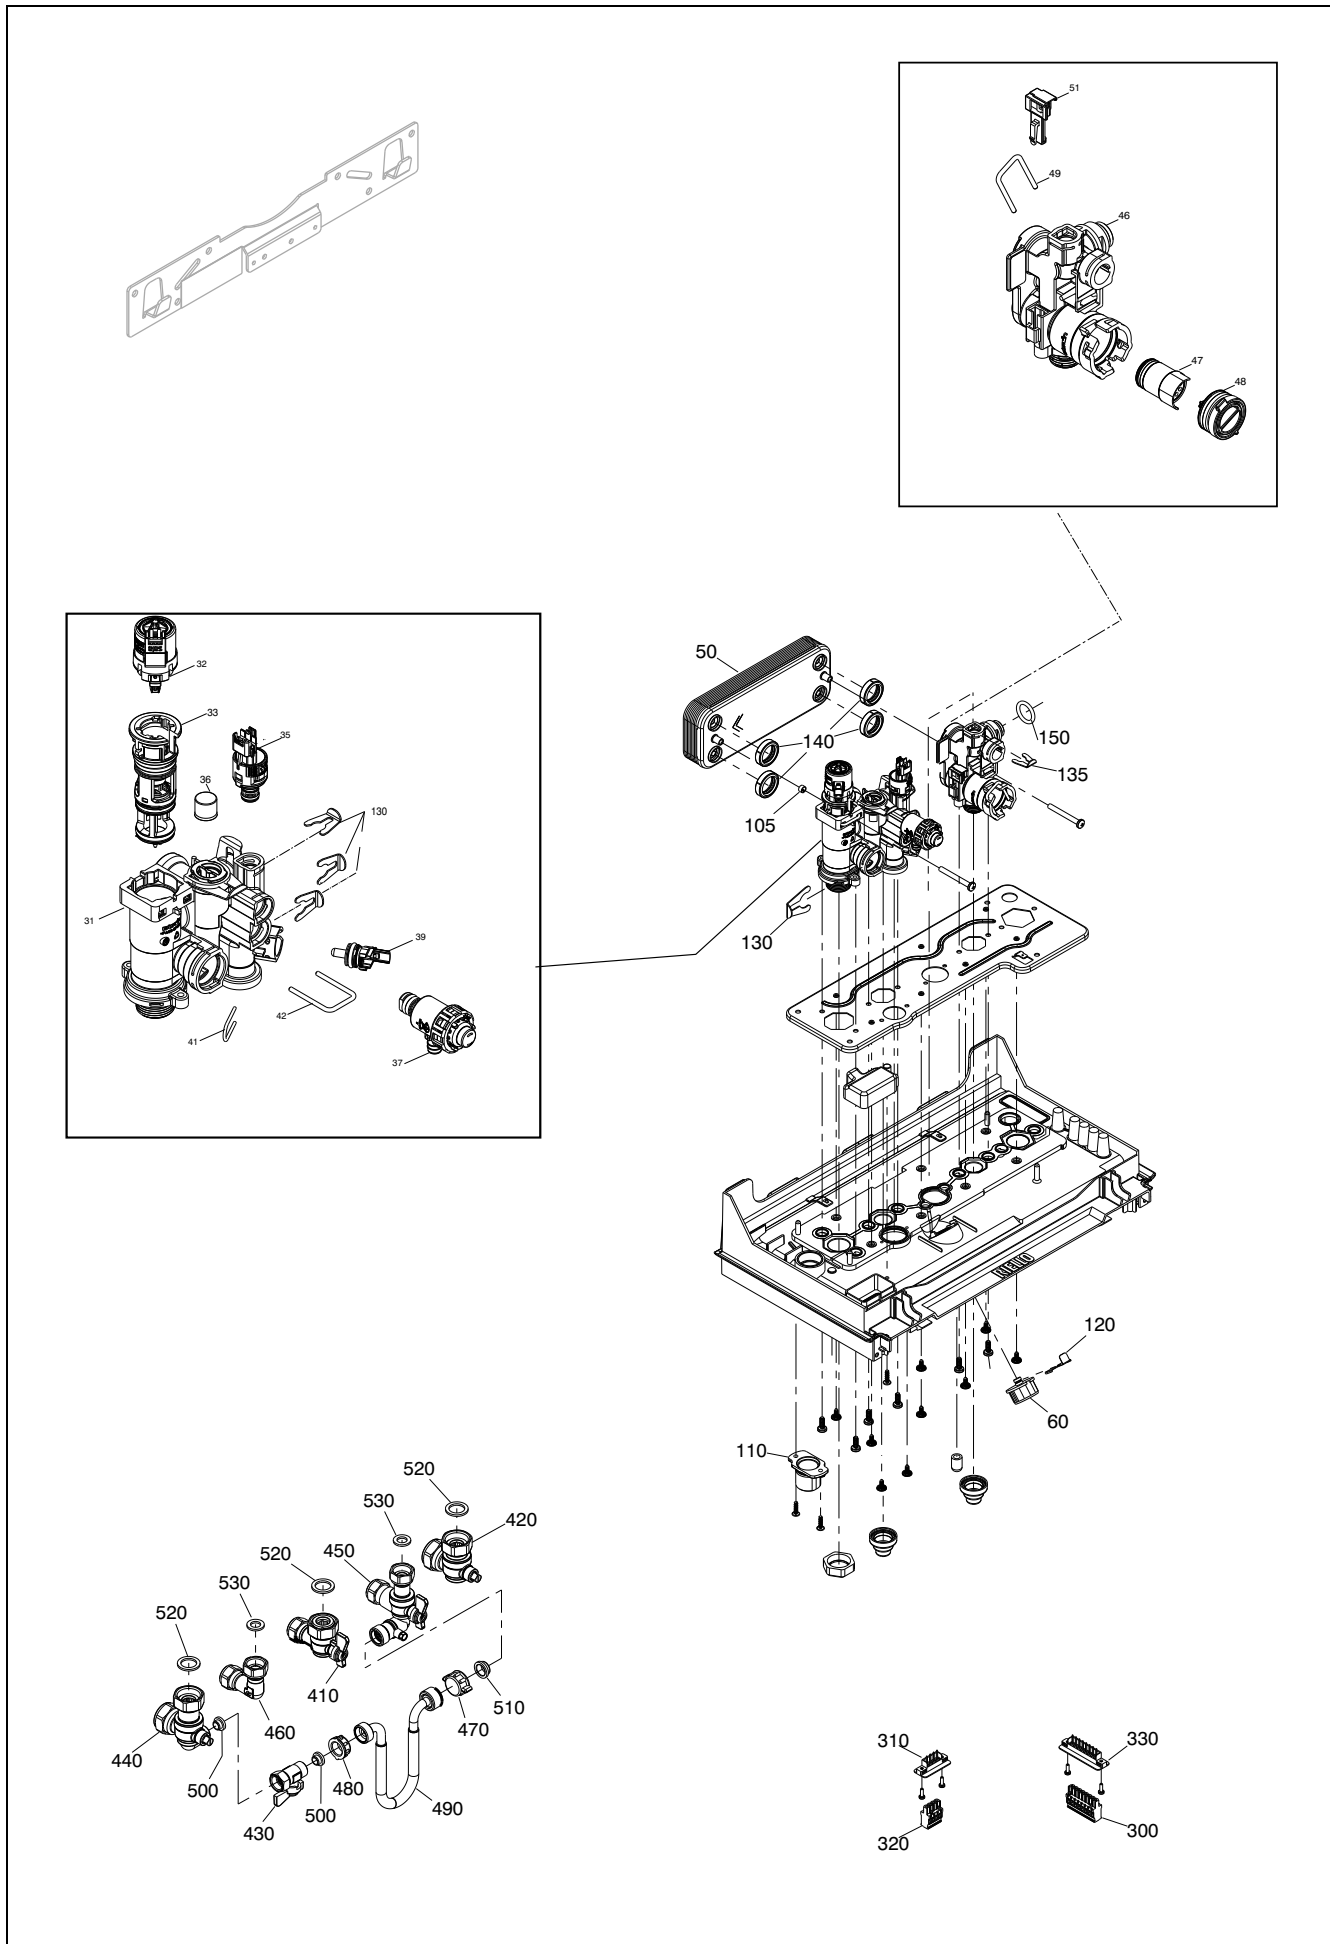

Wall hung boilers

Pinnacle 25C

MODEL	PART NUMBER	
	MTN	GPL
Pinnacle 25C	20207903	

POS.	DESCRIPTION	25C
10	Interface	20210674
20	Cover assembly	20215275
30	Electric parts cover	20206744
35	Control panel hinge	20204261
40	PC board	20216089
210	Case Assembly	20210534

POS.	DESCRIPTION	25C
31	Hydraulic connection	20193766
32	Stepper actuator	20204279
33	Cartridge	20204280
35	Pressure transducer	20188992
36	High head by-pass valve	20196690
37	Safety valve	20204272
39	Temperature detector	20188994
41	Clip	20189052
42	Clip	20189051
46	Modulator	20204278
47	Cartridge	20194095
48	Hole cover	20188600
49	Clip	20188603
50	Exchanger	20188747
51	Printed circuit board	20188605
60	Pressure gauge	20188605
70	Knob	20204275
105	Spacer	20193330
110	Connection	20210527
120	Spring	20204269
130	Clip	20145853
135	Clip	20189064
140	Washer	R10025067
150	Washer	20188460
300	Connector	20154288
310	4-pin connector	20188746
320	4-pin connector	20154287
330	Cable connector	20206745
410	Heating cock	20132650
420	Heat water cock	20132653
430	Filling cock	20132655
440	Cock	20180000
450	Cock	20180001
460	Angle pipe	20132654
470	Cap nut	20133199
480	Cap nut	20133200
490	Pipe	20210528
500	Washer	20133197
510	Washer	20133198
520	Washer	R5023
530	Washer	R5026

POS.	DESCRIPTION	25C
20	Side panel	20212956
30	Cap smoke analysis	20204849
40	Flange	20204233
44	Gasket fan	20193768
46	O-ring	R10026494
50	Expansion vessel	20216445

POS.	DESCRIPTION	25C
10	Conveyor	20204267
13	Ignition electrode	20204235
14	Sensing electrode	20135947
16	Electrode seal	20157191
20	Fan	20207760
25	Air filter	20190419
30	Gas pipe	20204265
50	Spark electrode cable	20195212
60	Clip	R10025062
80	Washer	R10026796
90	Washer	20204869
210	Gas valve	20204276
220	Washer	R5023

POS.	DESCRIPTION	25C
10	Power wiring harness	20210530
20	Combustion cable	20206751
30	Wiring harness	20206750

Rev	Data	Descrizione

Vokera reserve the right to change the specifications without prior notice.
Consumers' statutory rights are not affected.