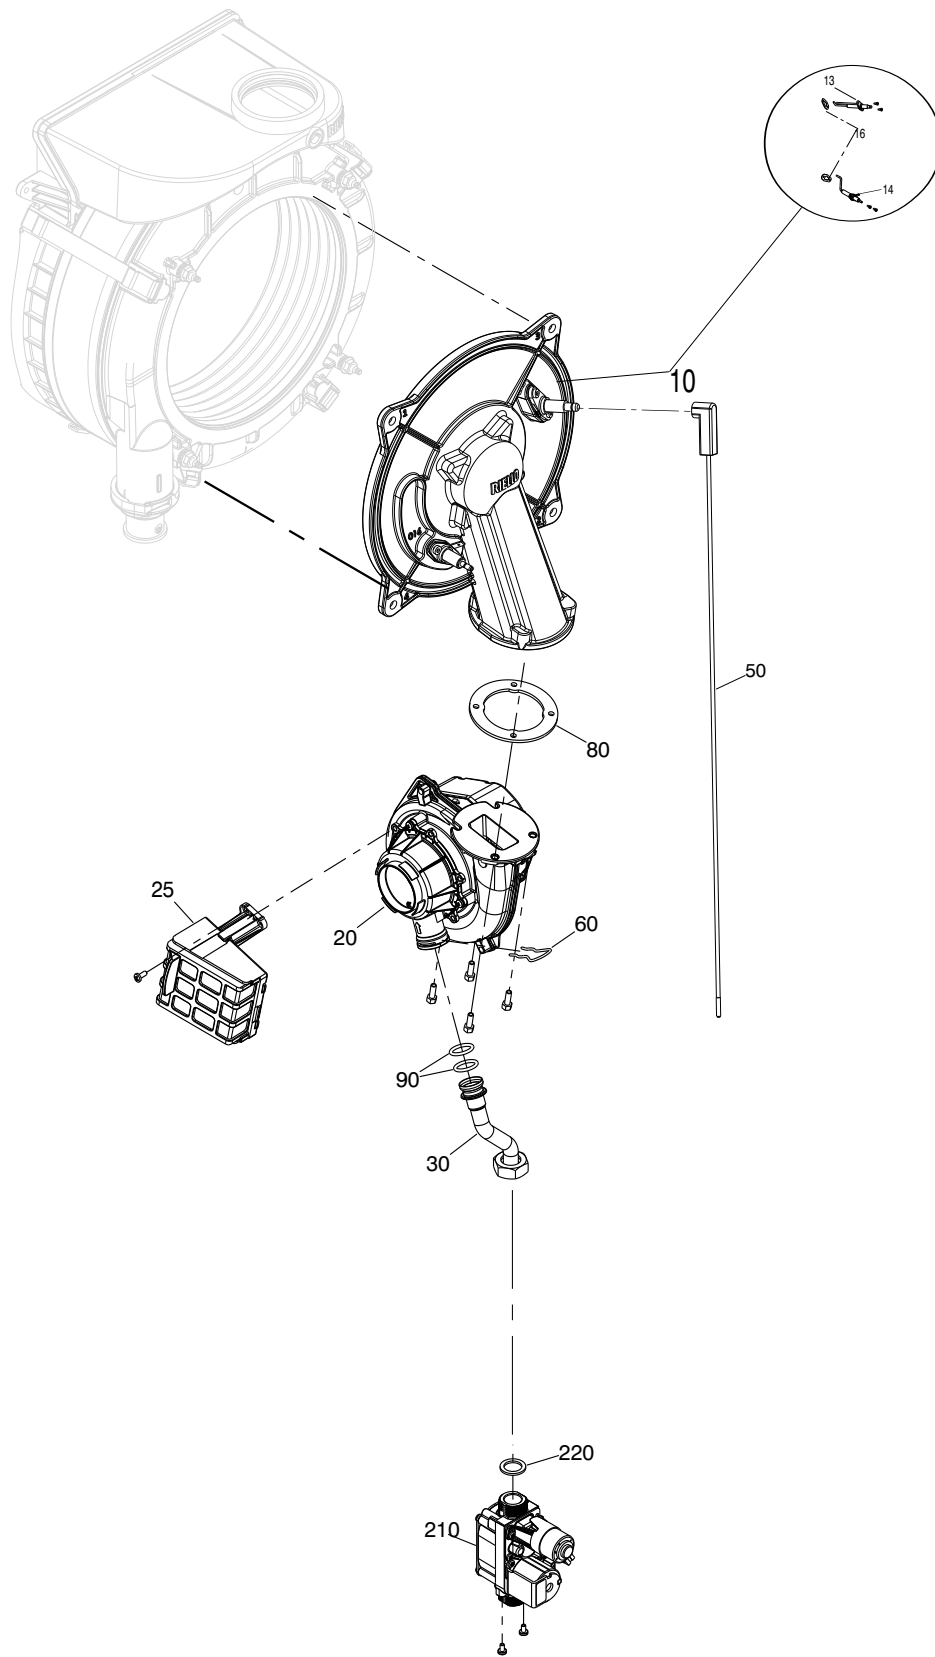

Wall hung boilers

Pinnacle 25C

MODEL	PART NUMBER	
	MTN	GPL
Pinnacle 25C	20207903	

POS.	DESCRIPTION	25C
10	Interface	20210674
20	Cover assembly	20215275
30	Electric parts cover	20206744
35	Control panel hinge	20204261
40	PC board	20216089
210	Case Assembly	20210534

POS.	DESCRIPTION	25C
31	Hydraulic connection	20193766
32	Stepper actuator	20204279
33	Cartridge	20204280
35	Pressure transducer	20188992
36	High head by-pass valve	20196690
37	Safety valve	20204272
39	Temperature detector	20188994
41	Clip	20189052
42	Clip	20189051
46	Modulator	20204278
47	Cartridge	20194095
48	Hole cover	20188600
49	Clip	20188603
50	Exchanger	20188747
51	Printed circuit board	20188605
60	Pressure gauge	20188605
70	Knob	20204275
105	Spacer	20193330
110	Connection	20210527
120	Spring	20204269
130	Clip	20145853
135	Clip	20189064
140	Washer	R10025067
150	Washer	20188460
300	Connector	20154288
310	4-pin connector	20188746
320	4-pin connector	20154287
330	Cable connector	20206745
410	Heating cock	20132650
420	Heat water cock	20132653
430	Filling cock	20132655
440	Cock	20180000
450	Cock	20180001
460	Angle pipe	20132654
470	Cap nut	20133199
480	Cap nut	20133200
490	Pipe	20210528
500	Washer	20133197
510	Washer	20133198
520	Washer	R5023
530	Washer	R5026

POS.	DESCRIPTION	25C
20	Side panel	20212956
30	Cap smoke analysis	20204849
40	Flange	20204233
44	Gasket fan	20193768
46	O-ring	R10026494
50	Expansion vessel	20216445

POS.	DESCRIPTION	25C
10	Conveyor	20204267
13	Ignition electrode	20204235
14	Sensing electrode	20135947
16	Electrode seal	20157191
20	Fan	20207760
25	Air filter	20190419
30	Gas pipe	20204265
50	Spark electrode cable	20195212
60	Clip	R10025062
80	Washer	R10026796
90	Washer	20204869
210	Gas valve	20204276
220	Washer	R5023

POS.	DESCRIPTION	25C
10	Power wiring harness	20210530
20	Combustion cable	20206751
30	Wiring harness	20206750

Rev	Data	Descrizione

Vokera reserve the right to change the specifications without prior notice.
Consumers' statutory rights are not affected.