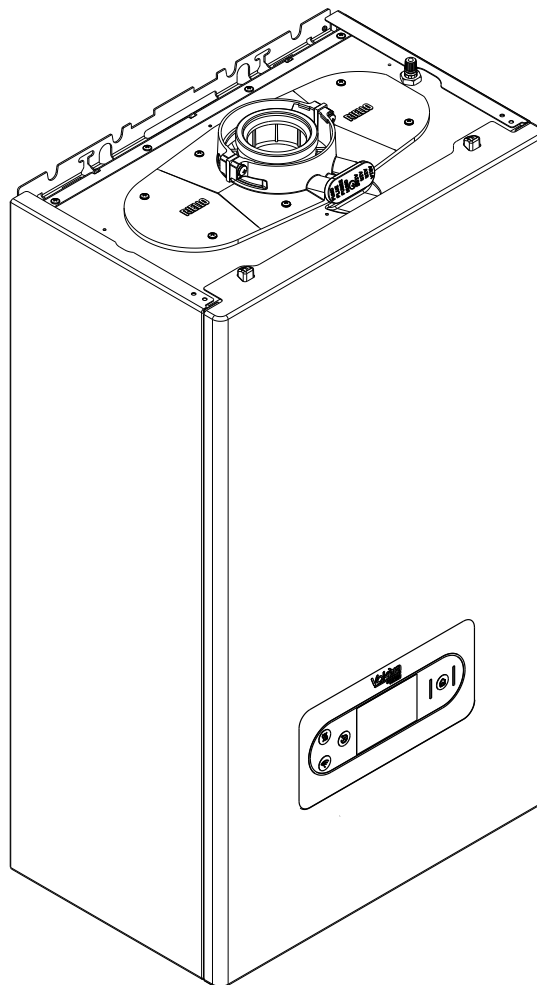

Wall hung boilers

Pinnacle 25C

MODEL	PART NUMBER	
	MTN	GPL
Pinnacle 25C	20207903	

POS.	DESCRIPTION	25C
10	Interface	20210674
20	Cover assembly	20215275
30	Electric parts cover	20206744
35	Control panel hinge	20204261
40	PC board	20216089
210	Case Assembly	20210534

POS.	DESCRIPTION	25C
31	Hydraulic connection	20193766
32	Stepper actuator	20204279
33	Cartridge	20204280
35	Pressure transducer	20188992
36	High head by-pass valve	20196690
37	Safety valve	20204272
39	Temperature detector	20188994
41	Clip	20189052
42	Clip	20189051
46	Modulator	20204278
47	Cartridge	20194095
48	Hole cover	20188600
49	Clip	20188603
50	Exchanger	20188747
51	Printed circuit board	20188605
60	Pressure gauge	20188605
70	Knob	20204275
105	Spacer	20193330
110	Connection	20210527
120	Spring	20204269
130	Clip	20145853
135	Clip	20189064
140	Washer	R10025067
150	Washer	20188460
300	Connector	20154288
310	4-pin connector	20188746
320	4-pin connector	20154287
330	Cable connector	20206745
410	Heating cock	20132650
420	Heat water cock	20132653
430	Filling cock	20132655
440	Cock	20180000
450	Cock	20180001
460	Angle pipe	20132654
470	Cap nut	20133199
480	Cap nut	20133200
490	Pipe	20210528
500	Washer	20133197
510	Washer	20133198
520	Washer	R5023
530	Washer	R5026

POS.	DESCRIPTION	25C
20	Side panel	20212956
30	Cap smoke analysis	20204849
40	Flange	20204233
44	Gasket fan	20193768
46	O-ring	R10026494
50	Expansion vessel	20216445

POS.	DESCRIPTION	25C
10	Conveyor	20204267
13	Ignition electrode	20204235
14	Sensing electrode	20135947
16	Electrode seal	20157191
20	Fan	20207760
25	Air filter	20190419
30	Gas pipe	20204265
50	Spark electrode cable	20195212
60	Clip	R10025062
80	Washer	R10026796
90	Washer	20204869
210	Gas valve	20204276
220	Washer	R5023

POS.	DESCRIPTION	25C
10	Power wiring harness	20210530
20	Combustion cable	20206751
30	Wiring harness	20206750

Rev	Data	Descrizione

Vokera reserve the right to change the specifications without prior notice.
Consumers' statutory rights are not affected.