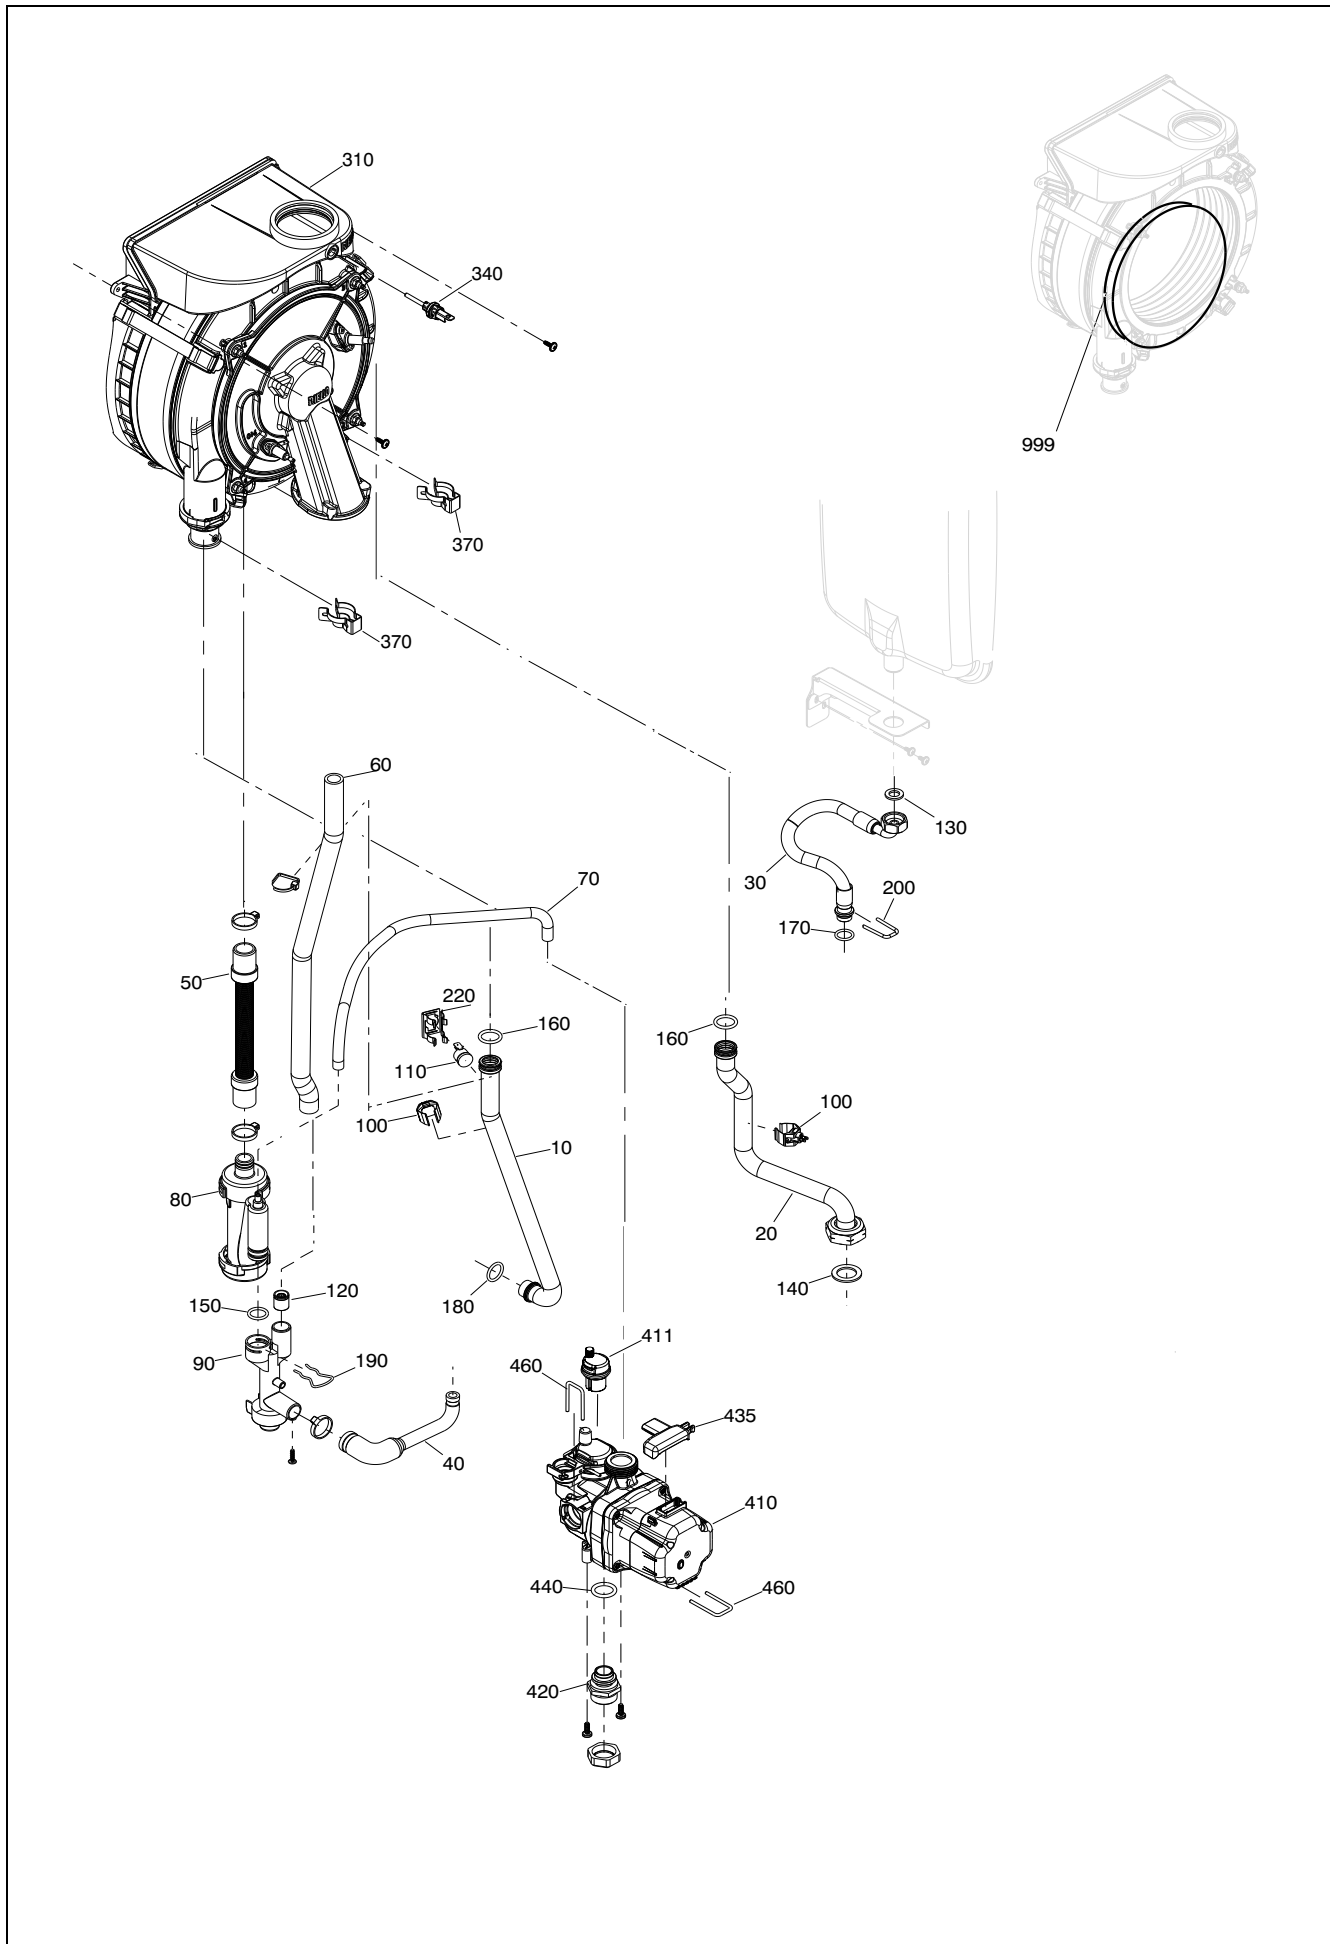

Wall hung boilers

Pinnacle 25C

MODEL	PART NUMBER	
	MTN	GPL
Pinnacle 25C	20207903	

POS.	DESCRIPTION	25C
10	Interface	20210674
20	Cover assembly	20215275
30	Electric parts cover	20206744
35	Control panel hinge	20204261
40	PC board	20216089
210	Case Assembly	20210534

POS.	DESCRIPTION	25C
31	Hydraulic connection	20193766
32	Stepper actuator	20204279
33	Cartridge	20204280
35	Pressure transducer	20188992
36	High head by-pass valve	20196690
37	Safety valve	20204272
39	Temperature detector	20188994
41	Clip	20189052
42	Clip	20189051
46	Modulator	20204278
47	Cartridge	20194095
48	Hole cover	20188600
49	Clip	20188603
50	Exchanger	20188747
51	Printed circuit board	20188605
60	Pressure gauge	20188605
70	Knob	20204275
105	Spacer	20193330
110	Connection	20210527
120	Spring	20204269
130	Clip	20145853
135	Clip	20189064
140	Washer	R10025067
150	Washer	20188460
300	Connector	20154288
310	4-pin connector	20188746
320	4-pin connector	20154287
330	Cable connector	20206745
410	Heating cock	20132650
420	Heat water cock	20132653
430	Filling cock	20132655
440	Cock	20180000
450	Cock	20180001
460	Angle pipe	20132654
470	Cap nut	20133199
480	Cap nut	20133200
490	Pipe	20210528
500	Washer	20133197
510	Washer	20133198
520	Washer	R5023
530	Washer	R5026

POS.	DESCRIPTION	25C
20	Side panel	20212956
30	Cap smoke analysis	20204849
40	Flange	20204233
44	Gasket fan	20193768
46	O-ring	R10026494
50	Expansion vessel	20216445

POS.	DESCRIPTION	25C
10	Conveyor	20204267
13	Ignition electrode	20204235
14	Sensing electrode	20135947
16	Electrode seal	20157191
20	Fan	20207760
25	Air filter	20190419
30	Gas pipe	20204265
50	Spark electrode cable	20195212
60	Clip	R10025062
80	Washer	R10026796
90	Washer	20204869
210	Gas valve	20204276
220	Washer	R5023

POS.	DESCRIPTION	25C
10	Power wiring harness	20210530
20	Combustion cable	20206751
30	Wiring harness	20206750

Rev	Data	Descrizione

Vokera reserve the right to change the specifications without prior notice.
Consumers' statutory rights are not affected.