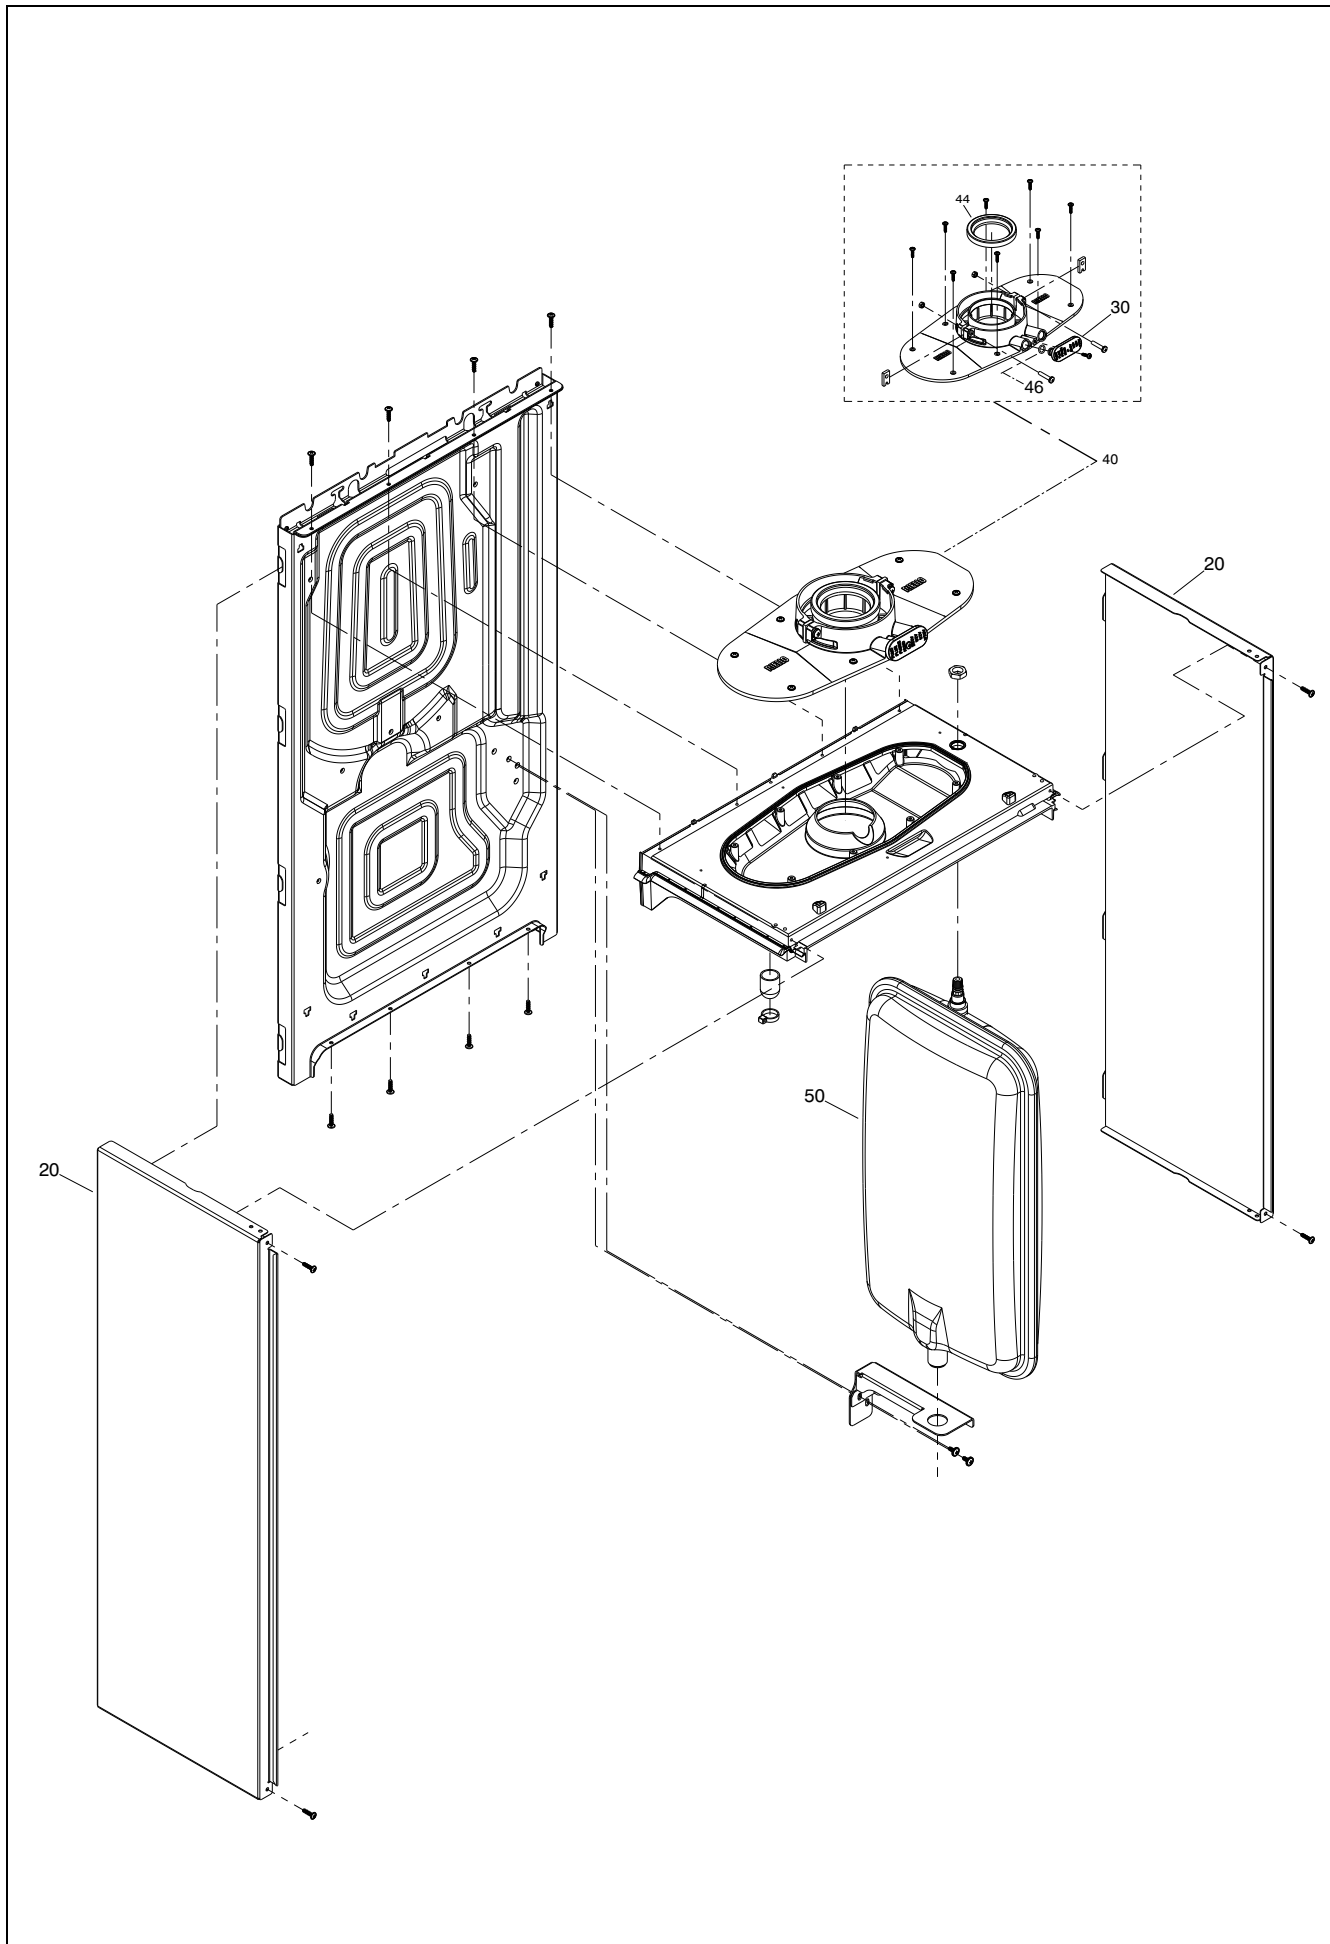

Wall hung boilers

Pinnacle 25C

MODEL	PART NUMBER	
	MTN	GPL
Pinnacle 25C	20207903	

POS.	DESCRIPTION	25C
10	Interface	20210674
20	Cover assembly	20215275
30	Electric parts cover	20206744
35	Control panel hinge	20204261
40	PC board	20216089
210	Case Assembly	20210534

POS.	DESCRIPTION	25C
31	Hydraulic connection	20193766
32	Stepper actuator	20204279
33	Cartridge	20204280
35	Pressure transducer	20188992
36	High head by-pass valve	20196690
37	Safety valve	20204272
39	Temperature detector	20188994
41	Clip	20189052
42	Clip	20189051
46	Modulator	20204278
47	Cartridge	20194095
48	Hole cover	20188600
49	Clip	20188603
50	Exchanger	20188747
51	Printed circuit board	20188605
60	Pressure gauge	20188605
70	Knob	20204275
105	Spacer	20193330
110	Connection	20210527
120	Spring	20204269
130	Clip	20145853
135	Clip	20189064
140	Washer	R10025067
150	Washer	20188460
300	Connector	20154288
310	4-pin connector	20188746
320	4-pin connector	20154287
330	Cable connector	20206745
410	Heating cock	20132650
420	Heat water cock	20132653
430	Filling cock	20132655
440	Cock	20180000
450	Cock	20180001
460	Angle pipe	20132654
470	Cap nut	20133199
480	Cap nut	20133200
490	Pipe	20210528
500	Washer	20133197
510	Washer	20133198
520	Washer	R5023
530	Washer	R5026

POS.	DESCRIPTION	25C
20	Side panel	20212956
30	Cap smoke analysis	20204849
40	Flange	20204233
44	Gasket fan	20193768
46	O-ring	R10026494
50	Expansion vessel	20216445

POS.	DESCRIPTION	25C
10	Conveyor	20204267
13	Ignition electrode	20204235
14	Sensing electrode	20135947
16	Electrode seal	20157191
20	Fan	20207760
25	Air filter	20190419
30	Gas pipe	20204265
50	Spark electrode cable	20195212
60	Clip	R10025062
80	Washer	R10026796
90	Washer	20204869
210	Gas valve	20204276
220	Washer	R5023