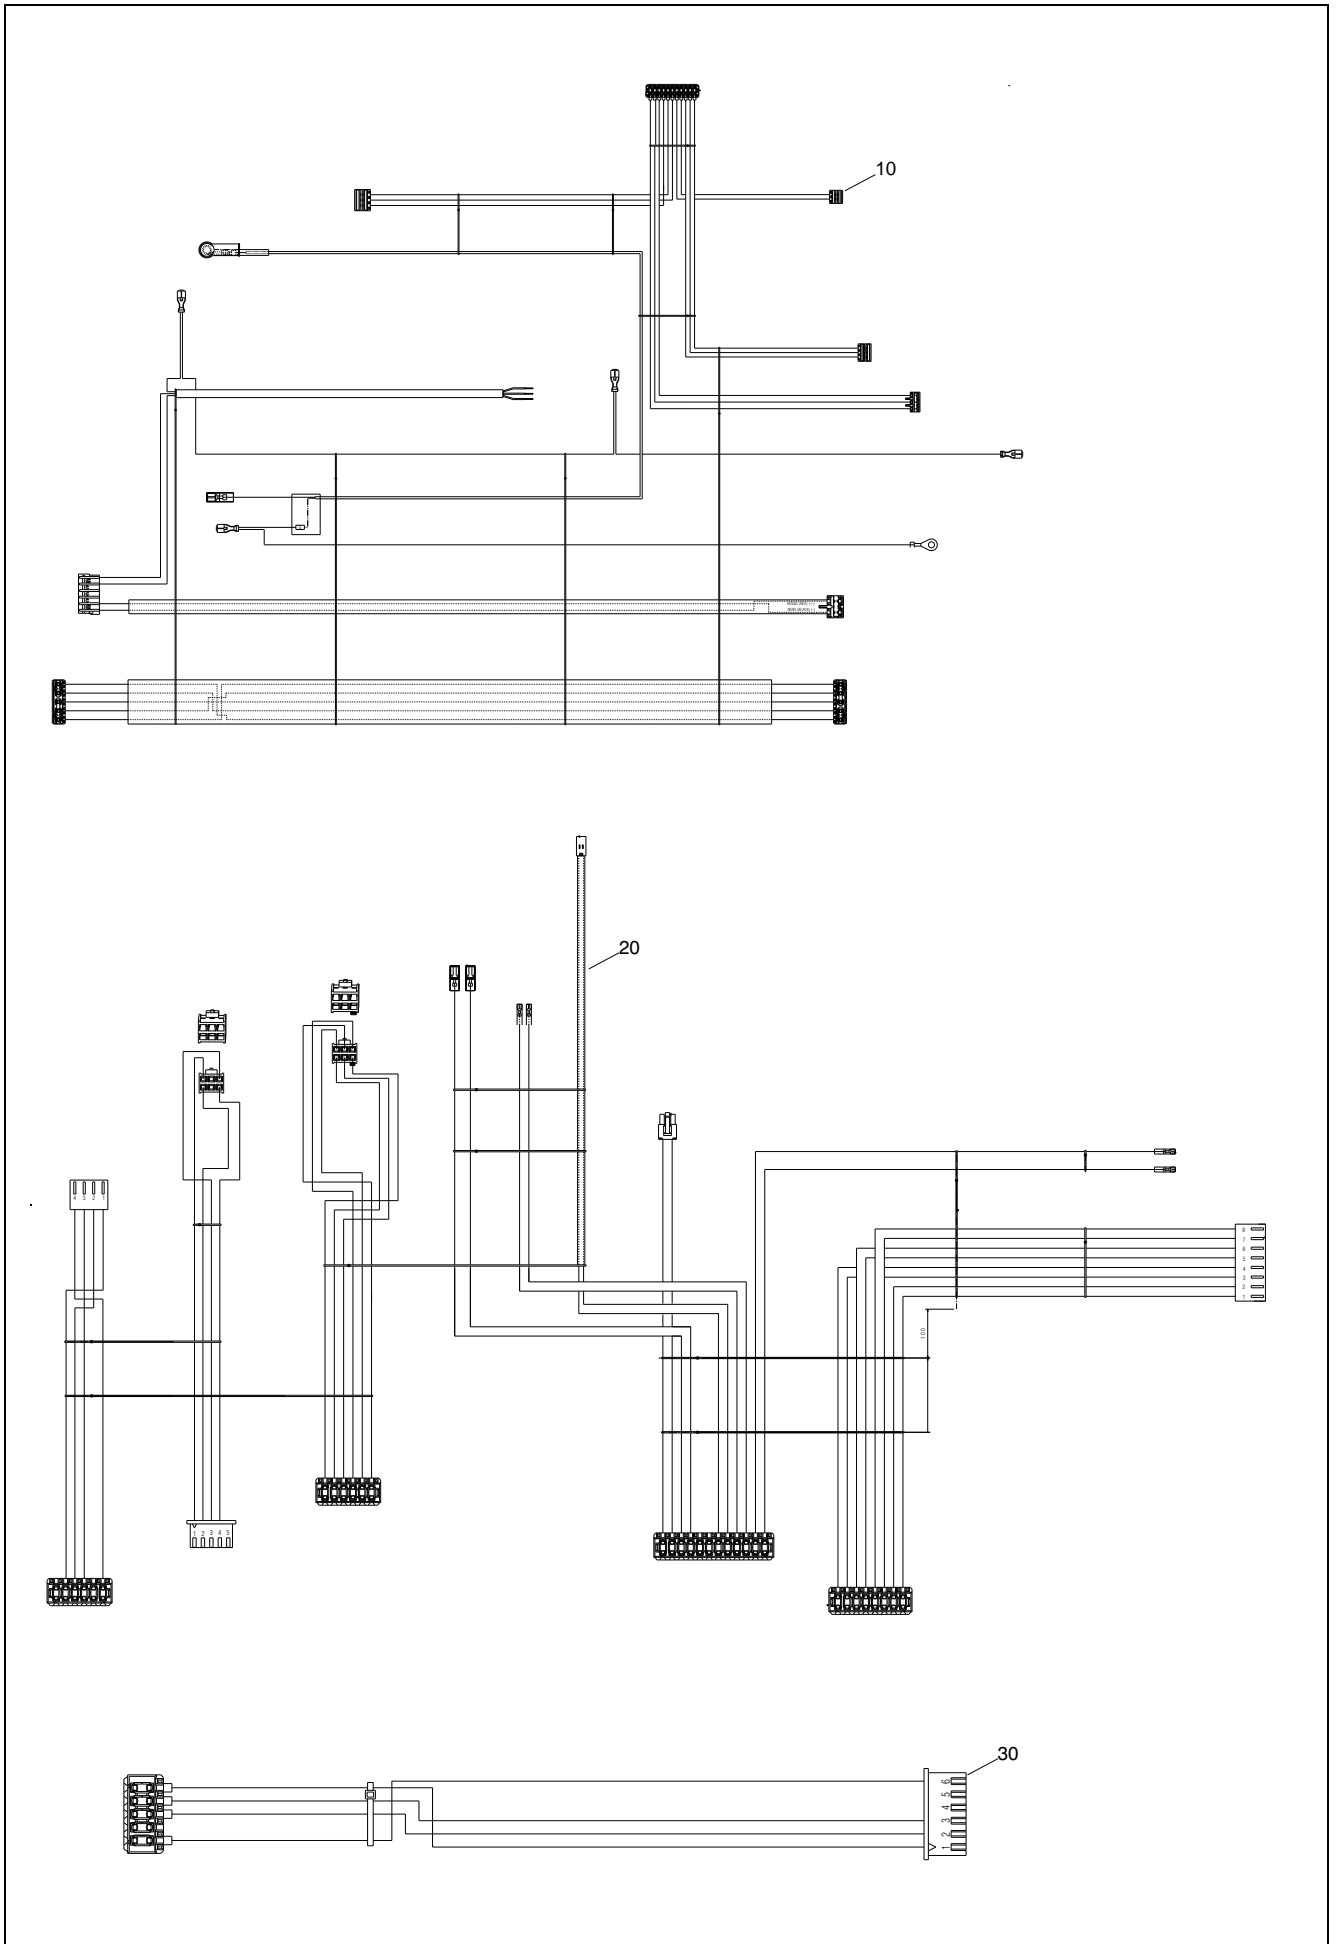

Wall hung boilers

Pinnacle 25C

MODEL	PART NUMBER	
	MTN	GPL
Pinnacle 25C	20207903	

POS.	DESCRIPTION	25C
10	Interface	20210674
20	Cover assembly	20215275
30	Electric parts cover	20206744
35	Control panel hinge	20204261
40	PC board	20216089
210	Case Assembly	20210534

POS.	DESCRIPTION	25C
31	Hydraulic connection	20193766
32	Stepper actuator	20204279
33	Cartridge	20204280
35	Pressure transducer	20188992
36	High head by-pass valve	20196690
37	Safety valve	20204272
39	Temperature detector	20188994
41	Clip	20189052
42	Clip	20189051
46	Modulator	20204278
47	Cartridge	20194095
48	Hole cover	20188600
49	Clip	20188603
50	Exchanger	20188747
51	Printed circuit board	20188605
60	Pressure gauge	20188605
70	Knob	20204275
105	Spacer	20193330
110	Connection	20210527
120	Spring	20204269
130	Clip	20145853
135	Clip	20189064
140	Washer	R10025067
150	Washer	20188460
300	Connector	20154288
310	4-pin connector	20188746
320	4-pin connector	20154287
330	Cable connector	20206745
410	Heating cock	20132650
420	Heat water cock	20132653
430	Filling cock	20132655
440	Cock	20180000
450	Cock	20180001
460	Angle pipe	20132654
470	Cap nut	20133199
480	Cap nut	20133200
490	Pipe	20210528
500	Washer	20133197
510	Washer	20133198
520	Washer	R5023
530	Washer	R5026

POS.	DESCRIPTION	25C
20	Side panel	20212956
30	Cap smoke analysis	20204849
40	Flange	20204233
44	Gasket fan	20193768
46	O-ring	R10026494
50	Expansion vessel	20216445

POS.	DESCRIPTION	25C
10	Conveyor	20204267
13	Ignition electrode	20204235
14	Sensing electrode	20135947
16	Electrode seal	20157191
20	Fan	20207760
25	Air filter	20190419
30	Gas pipe	20204265
50	Spark electrode cable	20195212
60	Clip	R10025062
80	Washer	R10026796
90	Washer	20204869
210	Gas valve	20204276
220	Washer	R5023

POS.	DESCRIPTION	25C
10	Power wiring harness	20210530
20	Combustion cable	20206751
30	Wiring harness	20206750

Rev	Data	Descrizione

Vokera reserve the right to change the specifications without prior notice.
Consumers' statutory rights are not affected.