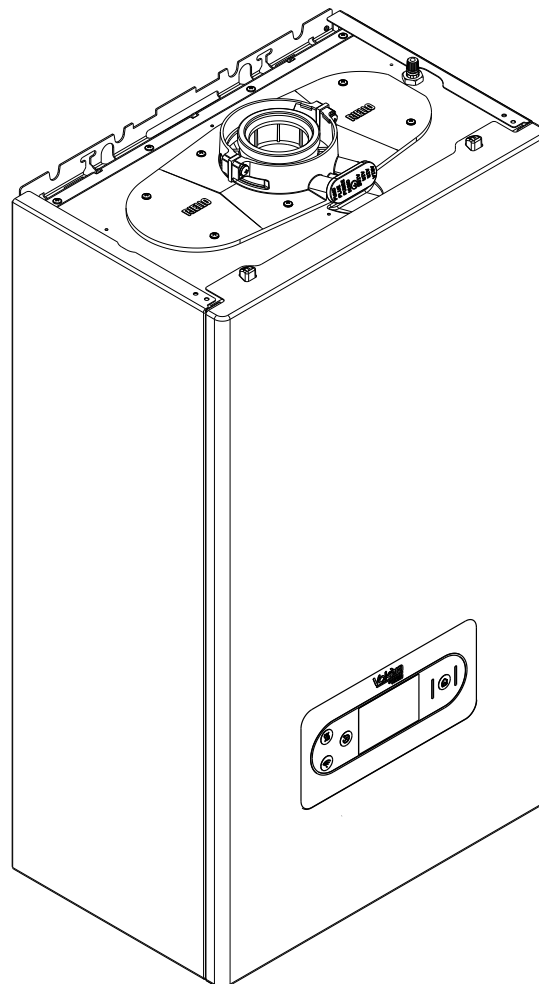

Wall hung boilers

Pinnacle 25S

MODEL	PART NUMBER	
	MTN	GPL
Pinnacle 25S	20207907	

POS.	DESCRIPTION	25S
10	Interface	20210674
20	Cover assembly	20215275
30	Electric parts cover	20206744
35	Control panel hinge	20204261
40	PC board	20216089
50	Printed circuit board	20076436
210	Case Assembly	20210534

POS.	DESCRIPTION	25S
20	Hydraulic connection	20193766
21	Hole cover	20194516
26	Pressure transducer	20188992
27	Safety valve	20204272
30	Clip	20189051
32	Clip	20145853
40	Pipe	20212616
50	Connection	20194508
55	Insert	20193350
60	Pressure gauge	20204270
70	Knob	20204275
105	Connection	20210527
110	High head by-pass valve	20196474
120	Spring	20204269
125	Clip	R2165
140	Clip	20145853
150	Washer	R10025067
170	Washer	20188460
180	Washer	20194510
300	Connector	20154288
310	4-pin connector	20188746
320	4-pin connector	20154287
330	Cable connector	20206745
410	Heating cock	20132650
420	Heat water cock	20132653
430	Washer	R5023

POS.	DESCRIPTION	25S
20	Side panel	20212956
30	Cap smoke analysis	20204849
40	Flange	20204233
44	Gasket fan	20193768
46	O-ring	R10026494
50	Expansion vessel	20216445

POS.	DESCRIPTION	25S
10	Conveyor	20204267
13	Ignition electrode	20204235
14	Sensing electrode	20135947
16	Electrode seal	20157191
20	Fan	20207760
25	Air filter	20190419
30	Gas pipe	20204265
50	Spark electrode cable	20195212
60	Clip	R10025062
80	Washer	R10026796
90	Washer	20204869
210	Gas valve	20204276
220	Washer	R5023