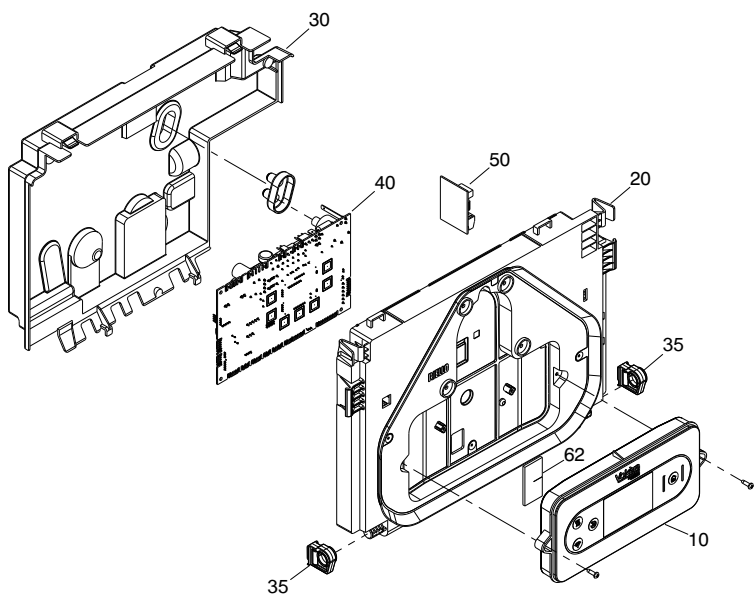

Wall hung boilers

Pinnacle 25S

MODEL	PART NUMBER	
	MTN	GPL
Pinnacle 25S	20207907	

POS.	DESCRIPTION	25S
10	Interface	20210674
20	Cover assembly	20215275
30	Electric parts cover	20206744
35	Control panel hinge	20204261
40	PC board	20216089
50	Printed circuit board	20076436
210	Case Assembly	20210534

POS.	DESCRIPTION	25S
20	Hydraulic connection	20193766
21	Hole cover	20194516
26	Pressure transducer	20188992
27	Safety valve	20204272
30	Clip	20189051
32	Clip	20145853
40	Pipe	20212616
50	Connection	20194508
55	Insert	20193350
60	Pressure gauge	20204270
70	Knob	20204275
105	Connection	20210527
110	High head by-pass valve	20196474
120	Spring	20204269
125	Clip	R2165
140	Clip	20145853
150	Washer	R10025067
170	Washer	20188460
180	Washer	20194510
300	Connector	20154288
310	4-pin connector	20188746
320	4-pin connector	20154287
330	Cable connector	20206745
410	Heating cock	20132650
420	Heat water cock	20132653
430	Washer	R5023

POS.	DESCRIPTION	25S
20	Side panel	20212956
30	Cap smoke analysis	20204849
40	Flange	20204233
44	Gasket fan	20193768
46	O-ring	R10026494
50	Expansion vessel	20216445

POS.	DESCRIPTION	25S
10	Conveyor	20204267
13	Ignition electrode	20204235
14	Sensing electrode	20135947
16	Electrode seal	20157191
20	Fan	20207760
25	Air filter	20190419
30	Gas pipe	20204265
50	Spark electrode cable	20195212
60	Clip	R10025062
80	Washer	R10026796
90	Washer	20204869
210	Gas valve	20204276
220	Washer	R5023

POS.	DESCRIPTION	25S
10	Power wiring harness	20210654
20	Wiring harness	20210655
30	Wiring harness	20206750

Rev	Data	Descrizione

Vokera reserve the right to change the specifications without prior notice.
Consumers' statutory rights are not affected.