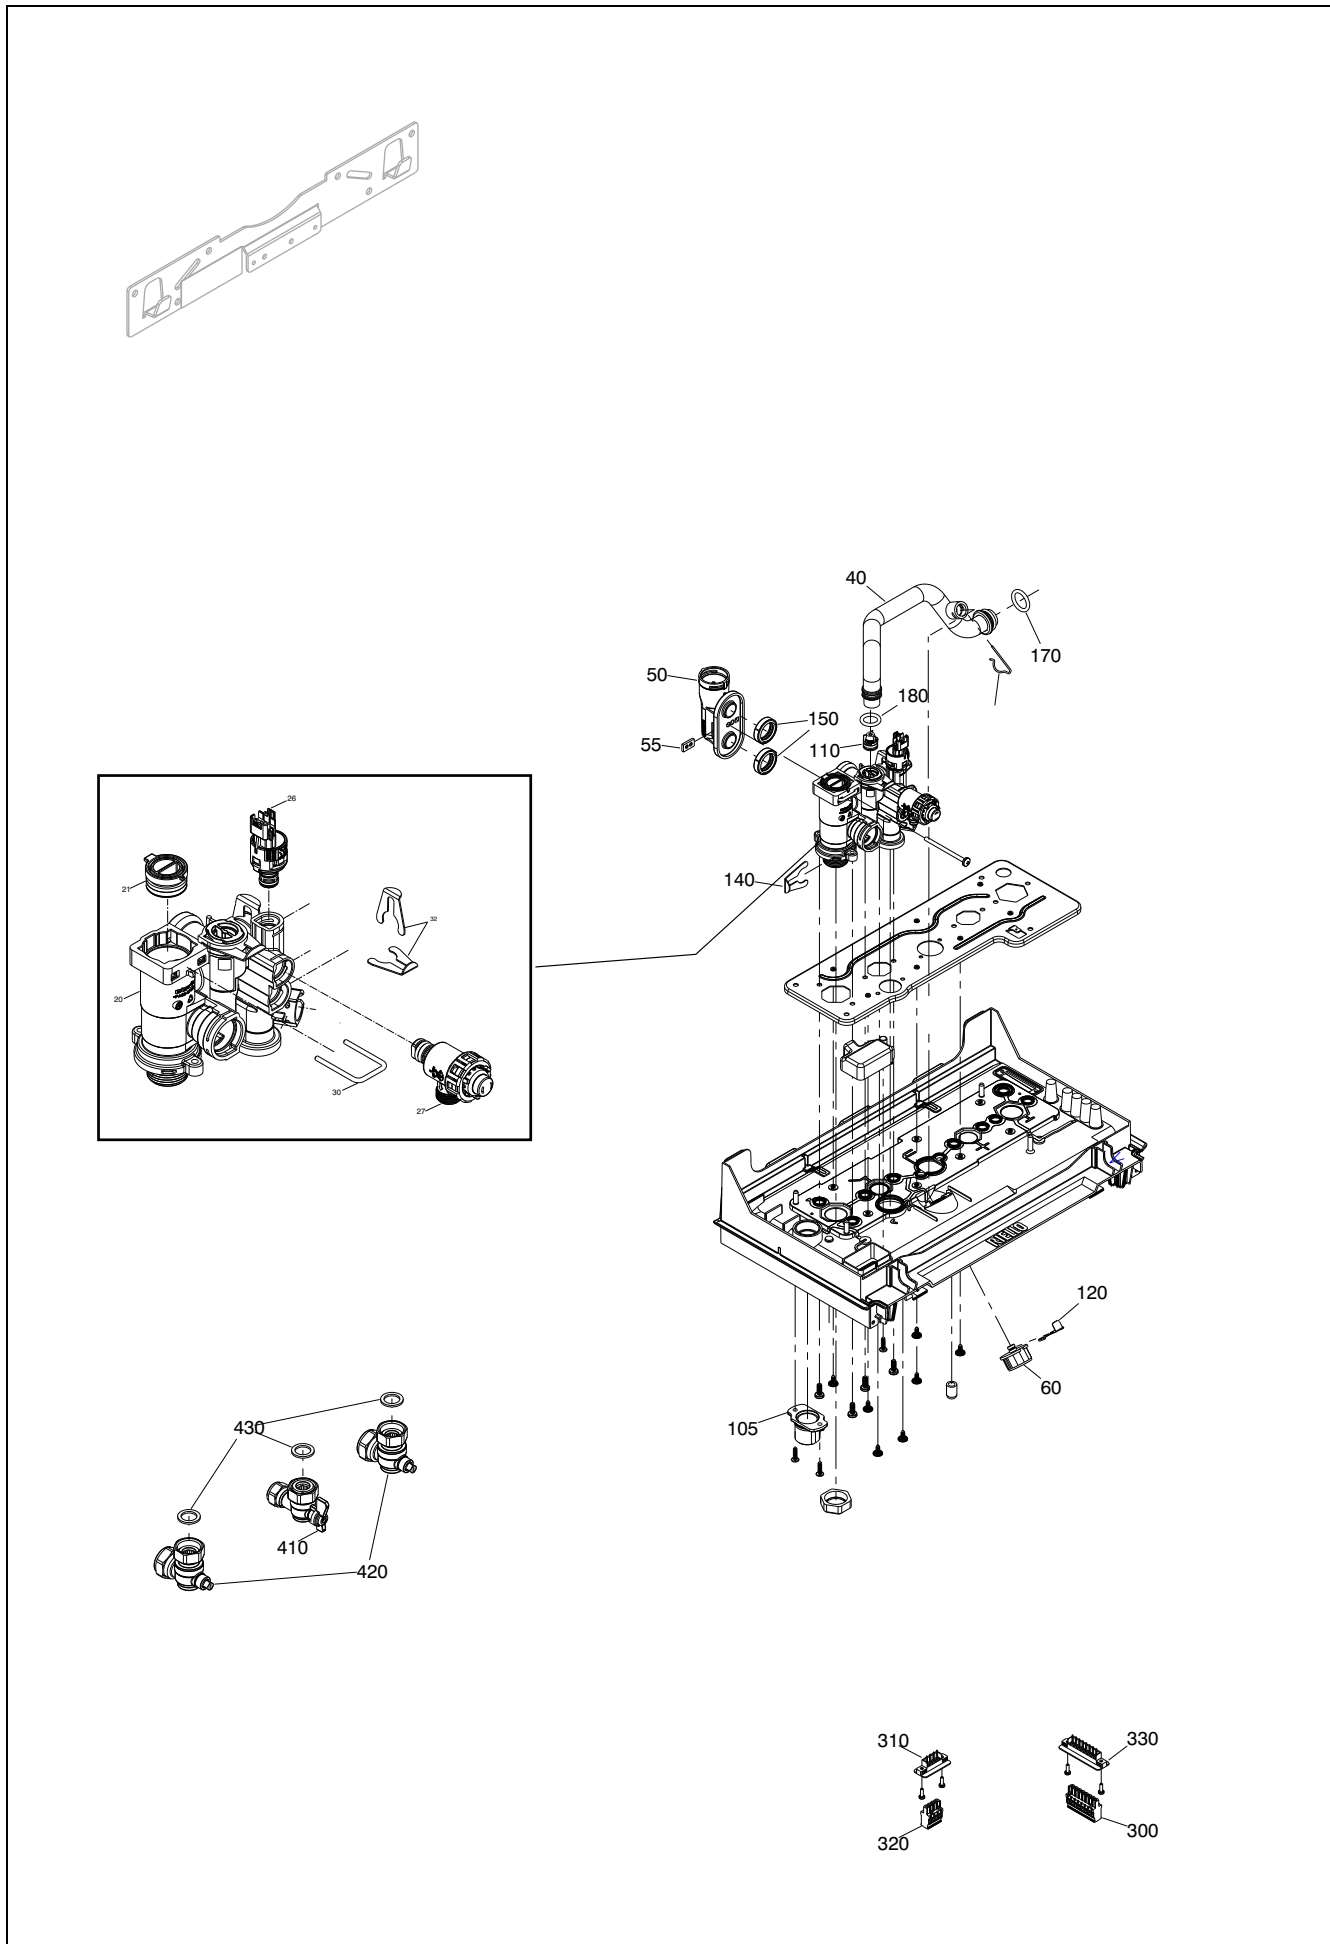

Wall hung boilers

Pinnacle 25S

MODEL	PART NUMBER	
	MTN	GPL
Pinnacle 25S	20207907	

POS.	DESCRIPTION	25S
10	Interface	20210674
20	Cover assembly	20215275
30	Electric parts cover	20206744
35	Control panel hinge	20204261
40	PC board	20216089
50	Printed circuit board	20076436
210	Case Assembly	20210534

POS.	DESCRIPTION	25S
20	Hydraulic connection	20193766
21	Hole cover	20194516
26	Pressure transducer	20188992
27	Safety valve	20204272
30	Clip	20189051
32	Clip	20145853
40	Pipe	20212616
50	Connection	20194508
55	Insert	20193350
60	Pressure gauge	20204270
70	Knob	20204275
105	Connection	20210527
110	High head by-pass valve	20196474
120	Spring	20204269
125	Clip	R2165
140	Clip	20145853
150	Washer	R10025067
170	Washer	20188460
180	Washer	20194510
300	Connector	20154288
310	4-pin connector	20188746
320	4-pin connector	20154287
330	Cable connector	20206745
410	Heating cock	20132650
420	Heat water cock	20132653
430	Washer	R5023

POS.	DESCRIPTION	25S
20	Side panel	20212956
30	Cap smoke analysis	20204849
40	Flange	20204233
44	Gasket fan	20193768
46	O-ring	R10026494
50	Expansion vessel	20216445

POS.	DESCRIPTION	25S
10	Conveyor	20204267
13	Ignition electrode	20204235
14	Sensing electrode	20135947
16	Electrode seal	20157191
20	Fan	20207760
25	Air filter	20190419
30	Gas pipe	20204265
50	Spark electrode cable	20195212
60	Clip	R10025062
80	Washer	R10026796
90	Washer	20204869
210	Gas valve	20204276
220	Washer	R5023

POS.	DESCRIPTION	25S
10	Power wiring harness	20210654
20	Wiring harness	20210655
30	Wiring harness	20206750

Rev	Data	Descrizione

Vokera reserve the right to change the specifications without prior notice.
Consumers' statutory rights are not affected.