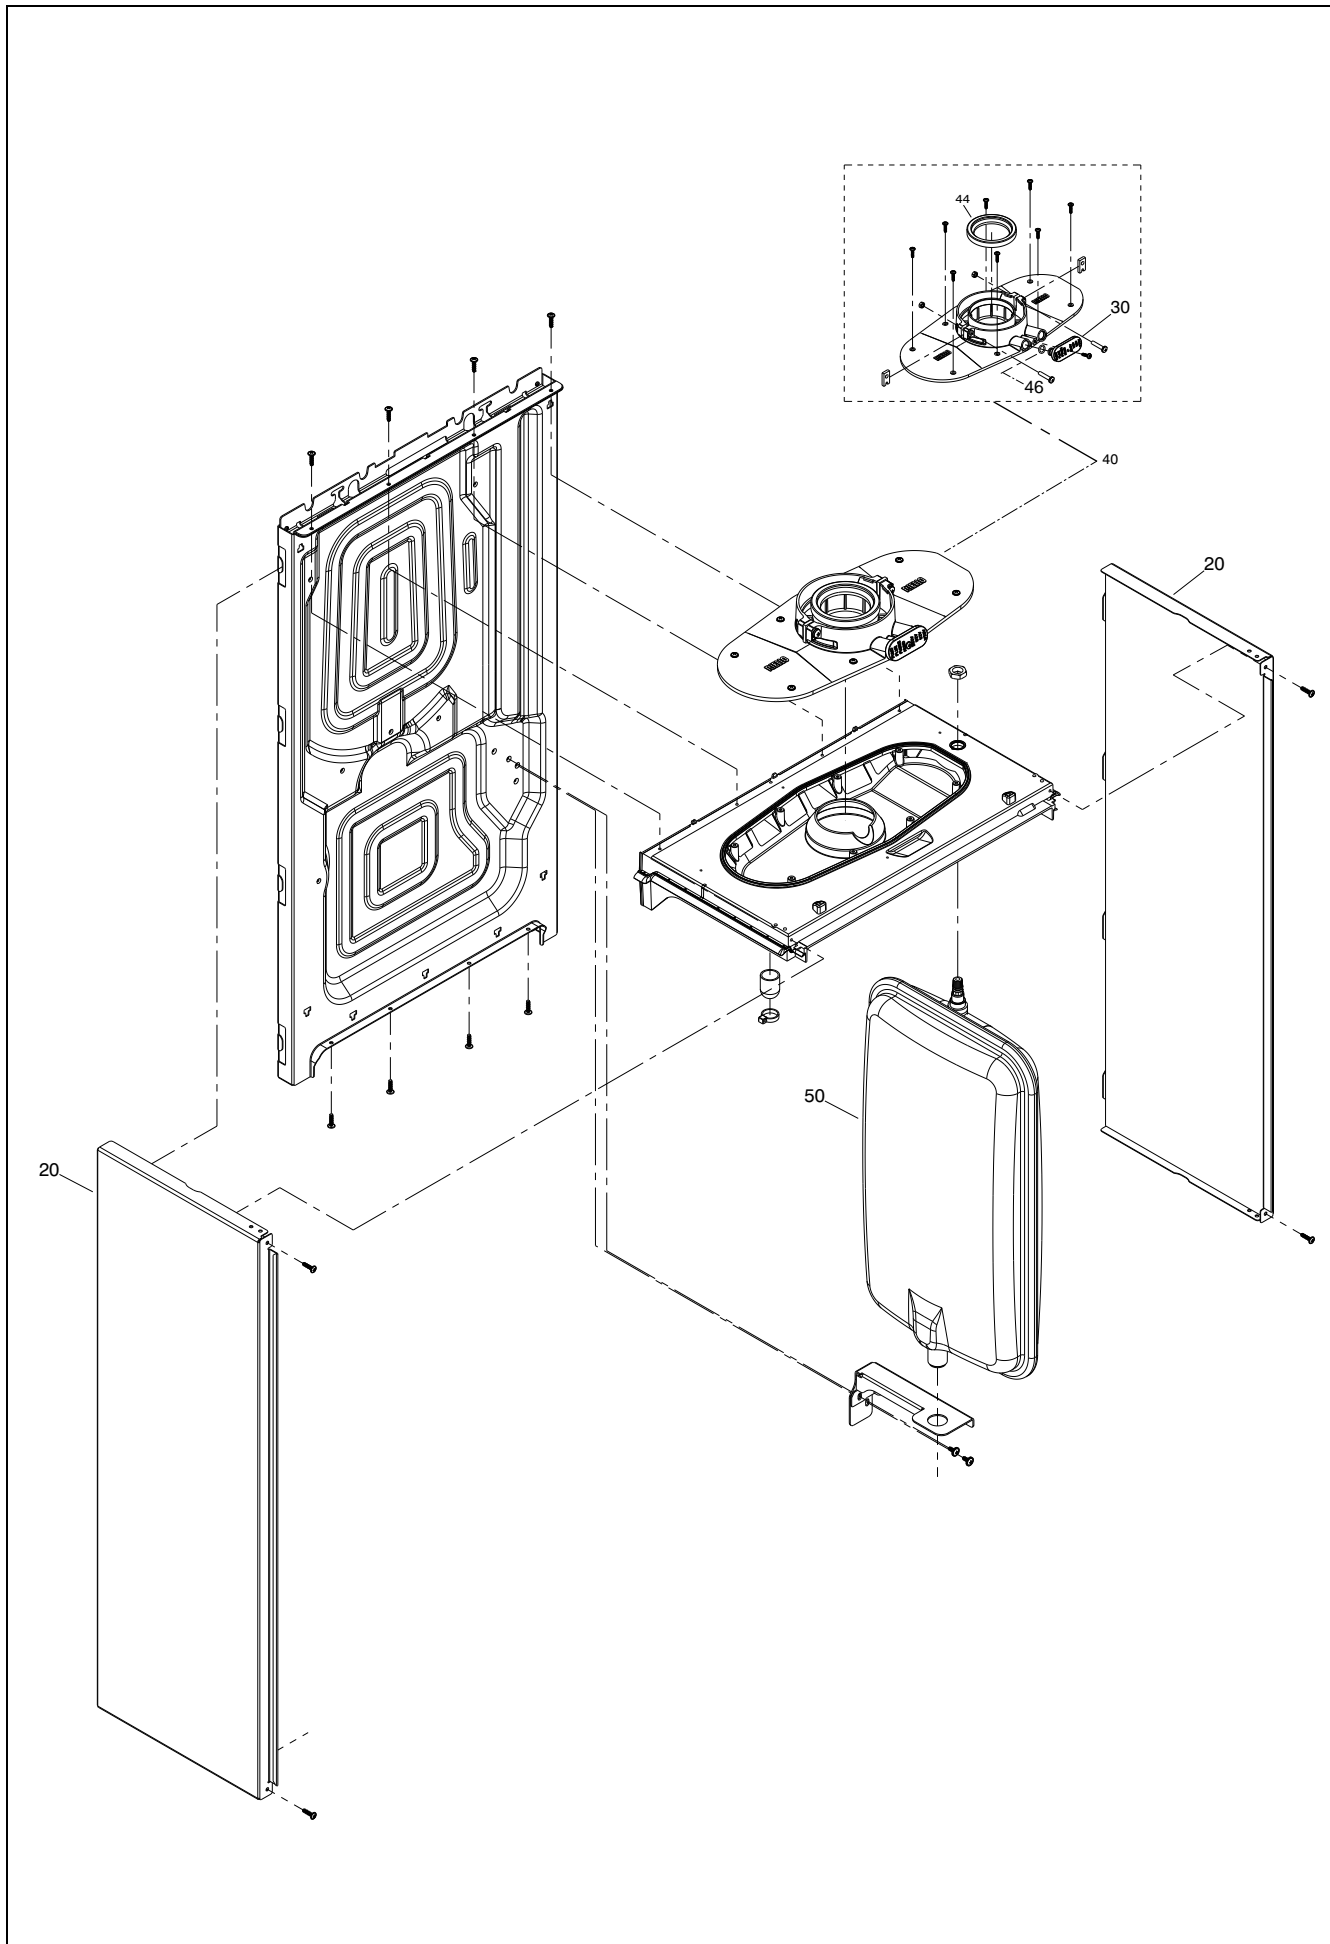

Wall hung boilers

Pinnacle 25S

MODEL	PART NUMBER	
	MTN	GPL
Pinnacle 25S	20207907	

POS.	DESCRIPTION	25S
10	Interface	20210674
20	Cover assembly	20215275
30	Electric parts cover	20206744
35	Control panel hinge	20204261
40	PC board	20216089
50	Printed circuit board	20076436
210	Case Assembly	20210534

POS.	DESCRIPTION	25S
20	Hydraulic connection	20193766
21	Hole cover	20194516
26	Pressure transducer	20188992
27	Safety valve	20204272
30	Clip	20189051
32	Clip	20145853
40	Pipe	20212616
50	Connection	20194508
55	Insert	20193350
60	Pressure gauge	20204270
70	Knob	20204275
105	Connection	20210527
110	High head by-pass valve	20196474
120	Spring	20204269
125	Clip	R2165
140	Clip	20145853
150	Washer	R10025067
170	Washer	20188460
180	Washer	20194510
300	Connector	20154288
310	4-pin connector	20188746
320	4-pin connector	20154287
330	Cable connector	20206745
410	Heating cock	20132650
420	Heat water cock	20132653
430	Washer	R5023

POS.	DESCRIPTION	25S
20	Side panel	20212956
30	Cap smoke analysis	20204849
40	Flange	20204233
44	Gasket fan	20193768
46	O-ring	R10026494
50	Expansion vessel	20216445

POS.	DESCRIPTION	25S
10	Conveyor	20204267
13	Ignition electrode	20204235
14	Sensing electrode	20135947
16	Electrode seal	20157191
20	Fan	20207760
25	Air filter	20190419
30	Gas pipe	20204265
50	Spark electrode cable	20195212
60	Clip	R10025062
80	Washer	R10026796
90	Washer	20204869
210	Gas valve	20204276
220	Washer	R5023