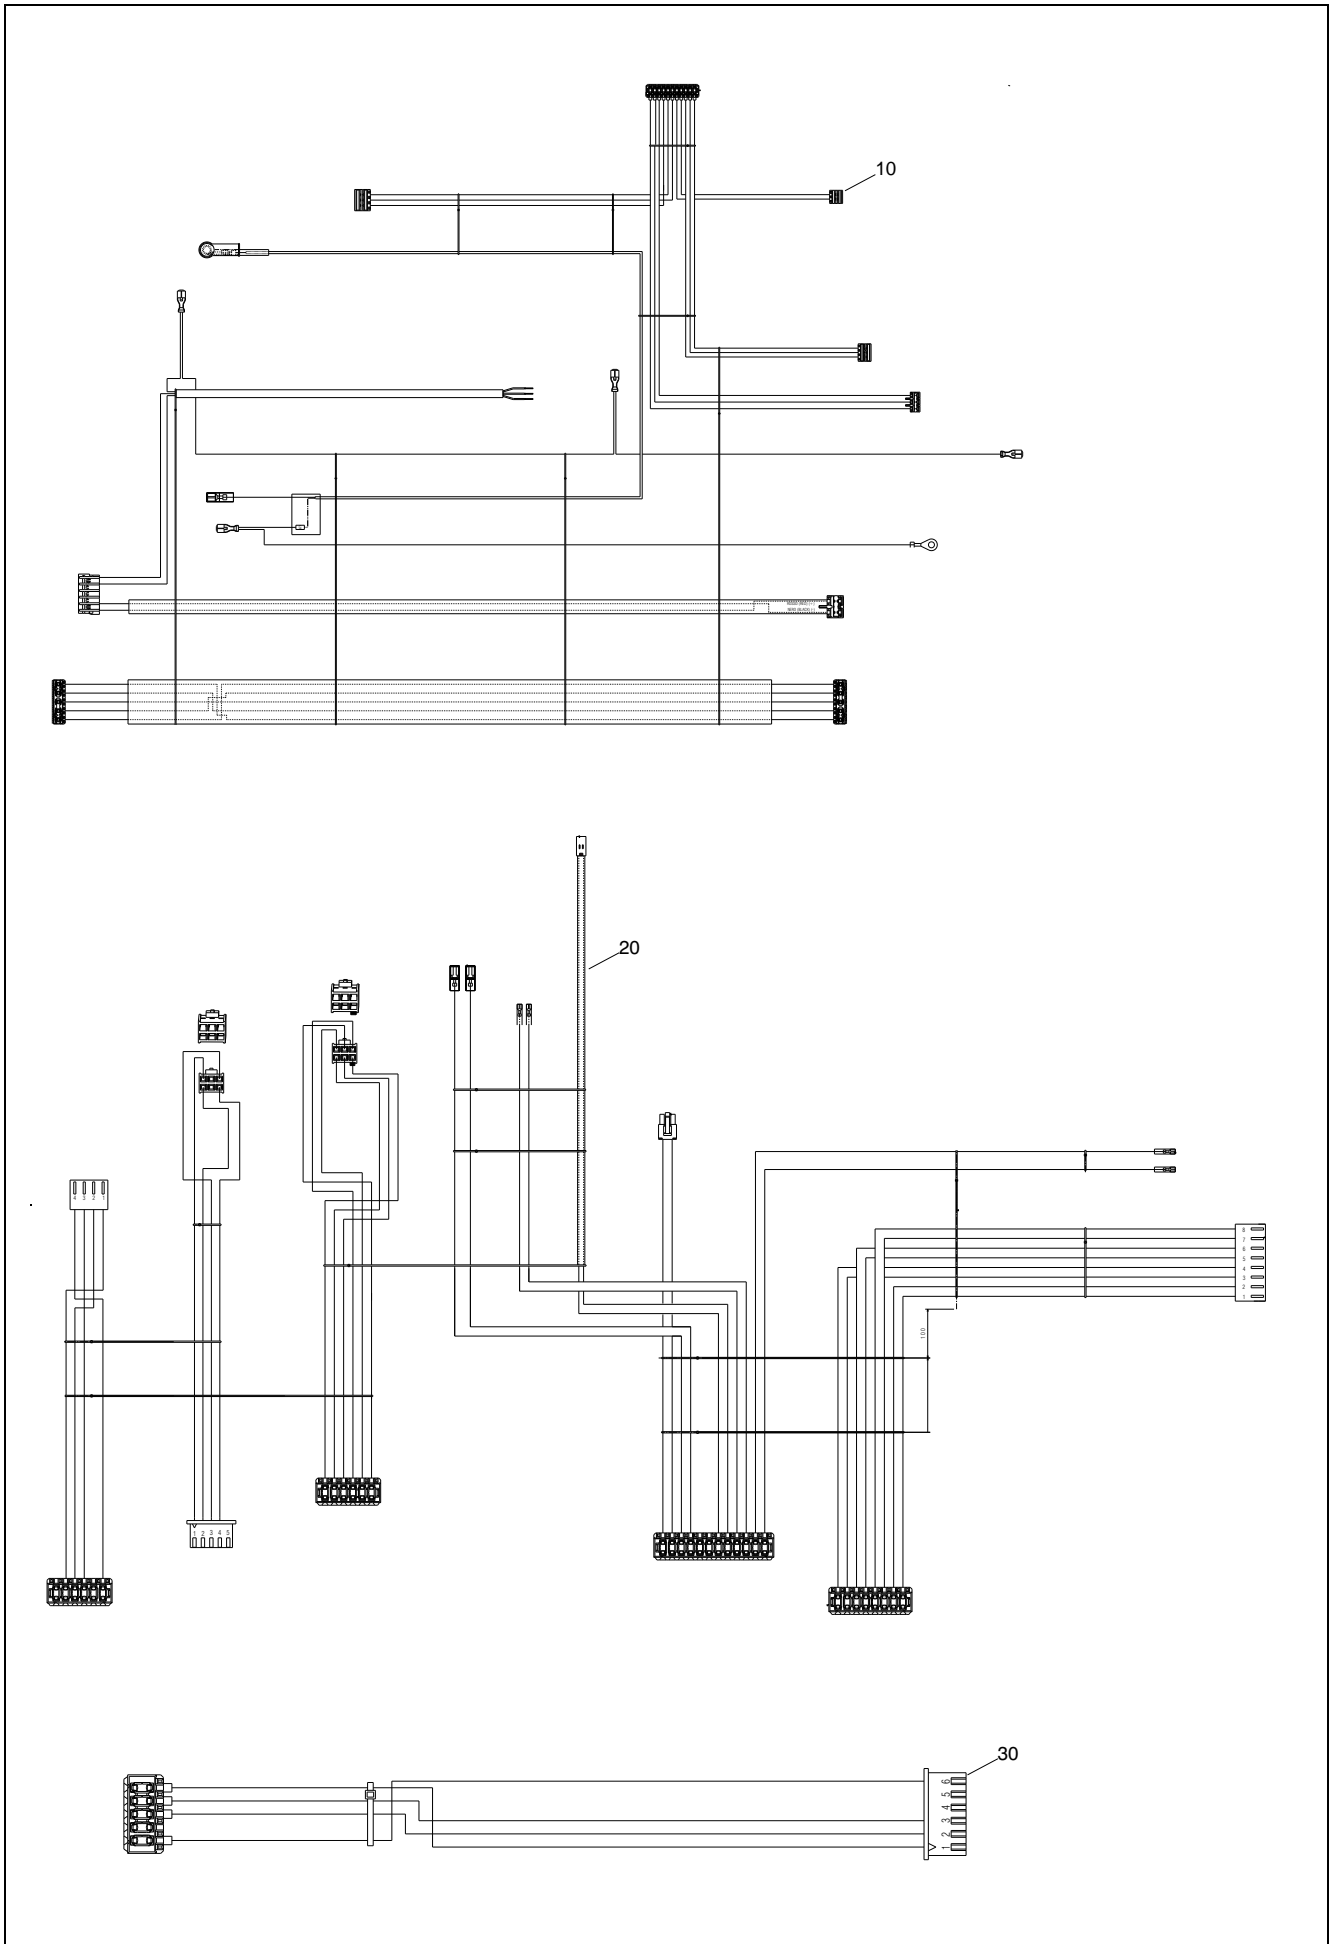

Wall hung boilers

Pinnacle 25S

MODEL	PART NUMBER	
	MTN	GPL
Pinnacle 25S	20207907	

POS.	DESCRIPTION	25S
10	Interface	20210674
20	Cover assembly	20215275
30	Electric parts cover	20206744
35	Control panel hinge	20204261
40	PC board	20216089
50	Printed circuit board	20076436
210	Case Assembly	20210534

POS.	DESCRIPTION	25S
20	Hydraulic connection	20193766
21	Hole cover	20194516
26	Pressure transducer	20188992
27	Safety valve	20204272
30	Clip	20189051
32	Clip	20145853
40	Pipe	20212616
50	Connection	20194508
55	Insert	20193350
60	Pressure gauge	20204270
70	Knob	20204275
105	Connection	20210527
110	High head by-pass valve	20196474
120	Spring	20204269
125	Clip	R2165
140	Clip	20145853
150	Washer	R10025067
170	Washer	20188460
180	Washer	20194510
300	Connector	20154288
310	4-pin connector	20188746
320	4-pin connector	20154287
330	Cable connector	20206745
410	Heating cock	20132650
420	Heat water cock	20132653
430	Washer	R5023

POS.	DESCRIPTION	25S
20	Side panel	20212956
30	Cap smoke analysis	20204849
40	Flange	20204233
44	Gasket fan	20193768
46	O-ring	R10026494
50	Expansion vessel	20216445

POS.	DESCRIPTION	25S
10	Conveyor	20204267
13	Ignition electrode	20204235
14	Sensing electrode	20135947
16	Electrode seal	20157191
20	Fan	20207760
25	Air filter	20190419
30	Gas pipe	20204265
50	Spark electrode cable	20195212
60	Clip	R10025062
80	Washer	R10026796
90	Washer	20204869
210	Gas valve	20204276
220	Washer	R5023

POS.	DESCRIPTION	25S
10	Power wiring harness	20210654
20	Wiring harness	20210655
30	Wiring harness	20206750

Rev	Data	Descrizione

Vokera reserve the right to change the specifications without prior notice.
Consumers' statutory rights are not affected.