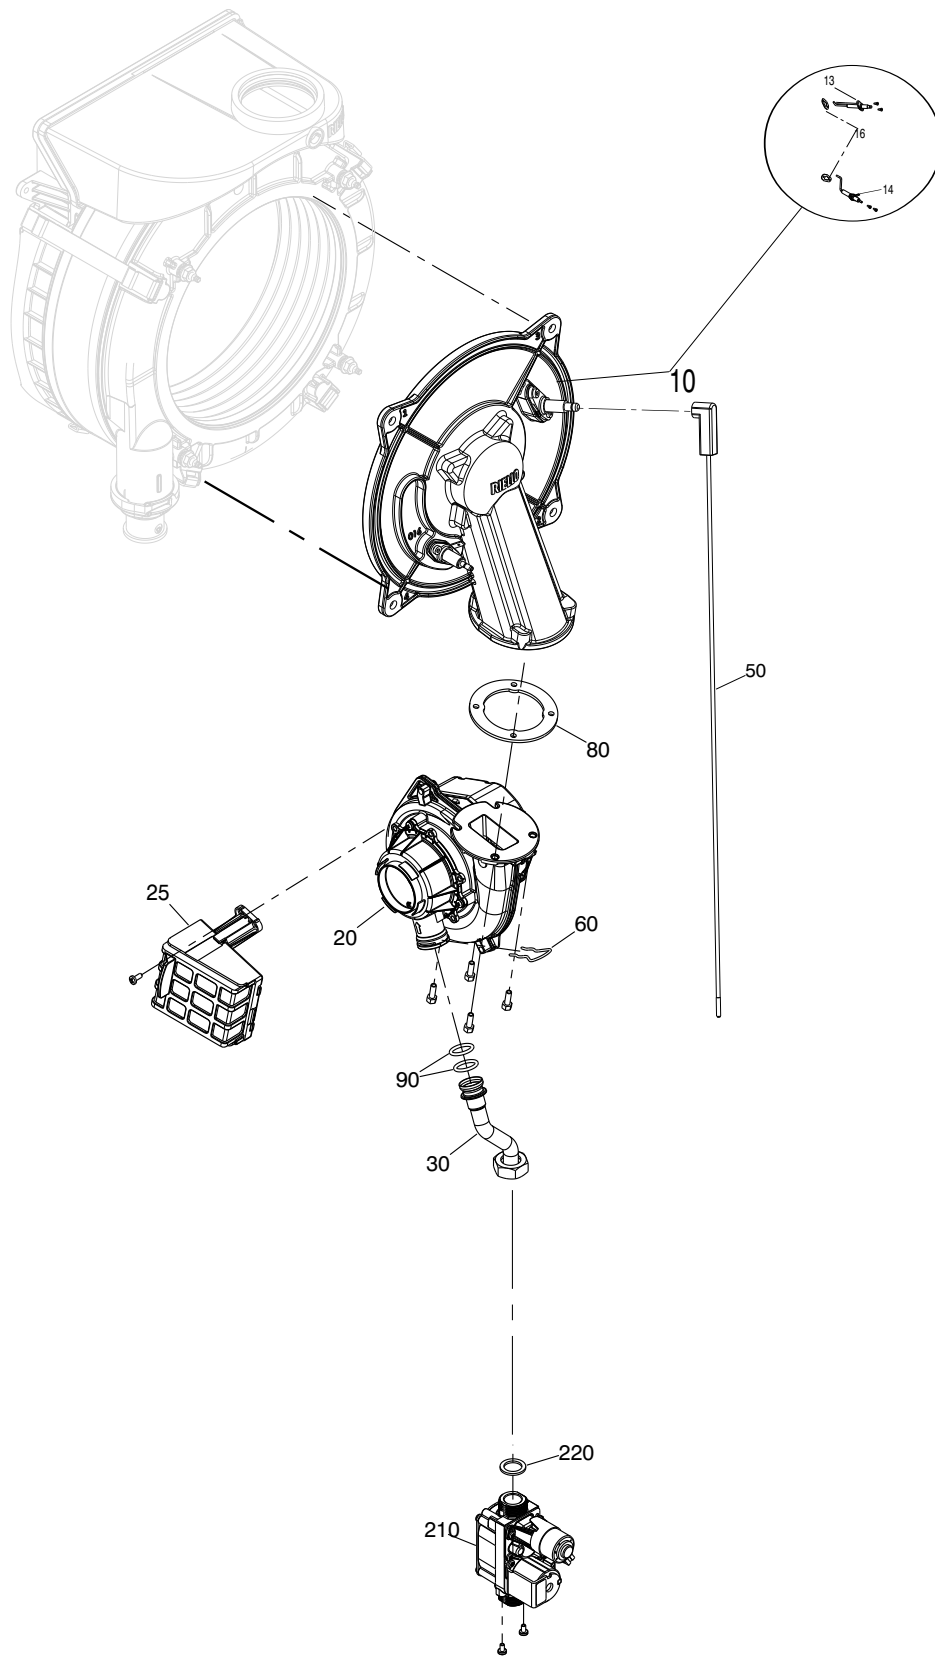

Wall hung boilers

Pinnacle 25S

MODEL	PART NUMBER	
	MTN	GPL
Pinnacle 25S	20207907	

POS.	DESCRIPTION	25S
10	Interface	20210674
20	Cover assembly	20215275
30	Electric parts cover	20206744
35	Control panel hinge	20204261
40	PC board	20216089
50	Printed circuit board	20076436
210	Case Assembly	20210534

POS.	DESCRIPTION	25S
20	Hydraulic connection	20193766
21	Hole cover	20194516
26	Pressure transducer	20188992
27	Safety valve	20204272
30	Clip	20189051
32	Clip	20145853
40	Pipe	20212616
50	Connection	20194508
55	Insert	20193350
60	Pressure gauge	20204270
70	Knob	20204275
105	Connection	20210527
110	High head by-pass valve	20196474
120	Spring	20204269
125	Clip	R2165
140	Clip	20145853
150	Washer	R10025067
170	Washer	20188460
180	Washer	20194510
300	Connector	20154288
310	4-pin connector	20188746
320	4-pin connector	20154287
330	Cable connector	20206745
410	Heating cock	20132650
420	Heat water cock	20132653
430	Washer	R5023

POS.	DESCRIPTION	25S
20	Side panel	20212956
30	Cap smoke analysis	20204849
40	Flange	20204233
44	Gasket fan	20193768
46	O-ring	R10026494
50	Expansion vessel	20216445

POS.	DESCRIPTION	25S
10	Conveyor	20204267
13	Ignition electrode	20204235
14	Sensing electrode	20135947
16	Electrode seal	20157191
20	Fan	20207760
25	Air filter	20190419
30	Gas pipe	20204265
50	Spark electrode cable	20195212
60	Clip	R10025062
80	Washer	R10026796
90	Washer	20204869
210	Gas valve	20204276
220	Washer	R5023

POS.	DESCRIPTION	25S
10	Power wiring harness	20210654
20	Wiring harness	20210655
30	Wiring harness	20206750

Rev	Data	Descrizione

Vokera reserve the right to change the specifications without prior notice.
Consumers' statutory rights are not affected.