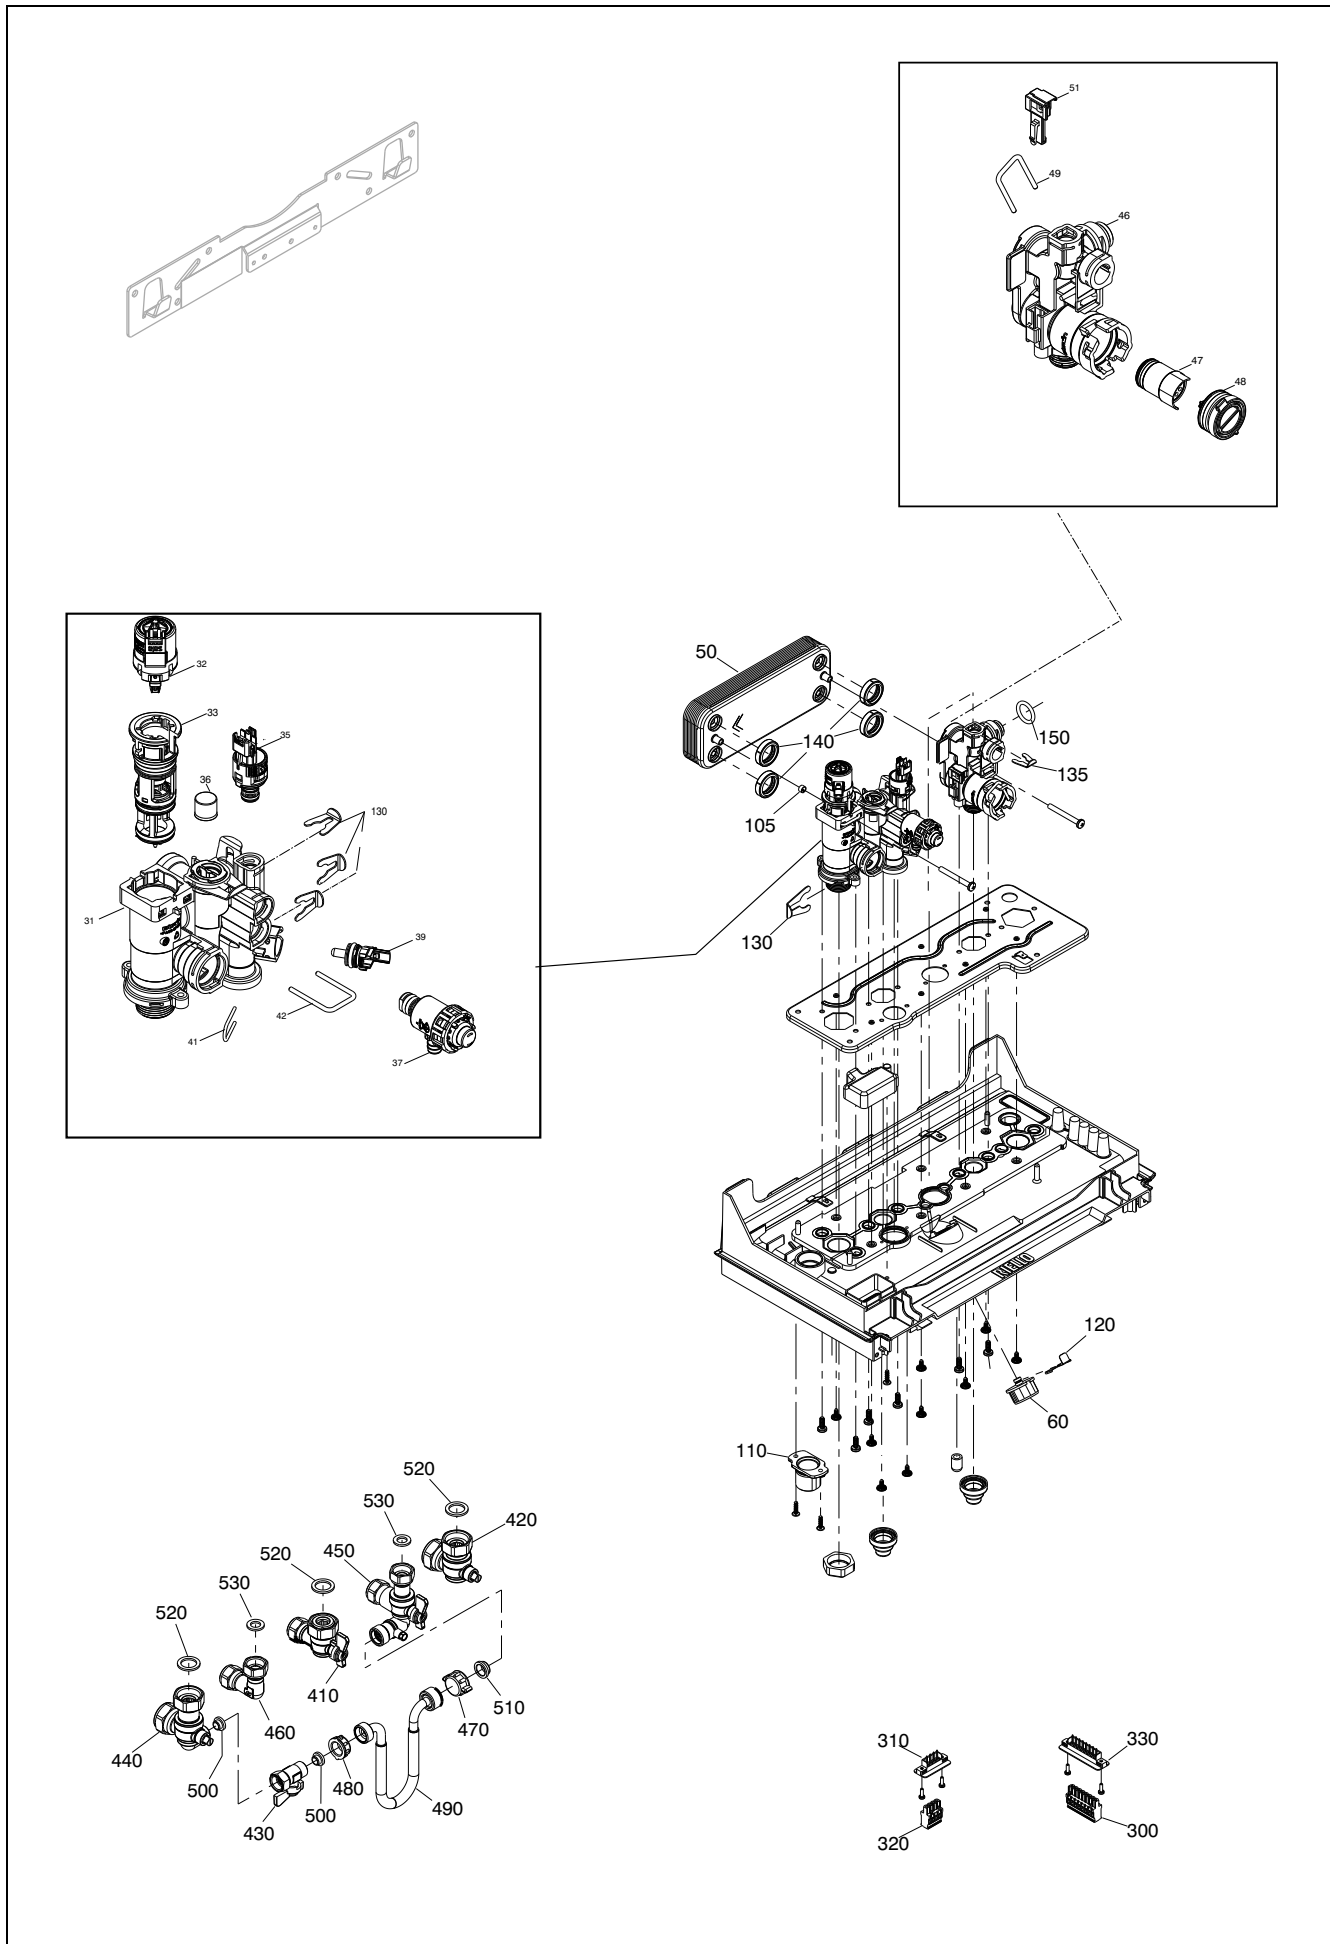

Wall hung boilers

Synergy 25C

MODEL	PART NUMBER	
	MTN	GPL
Synergy 25C	20207896	

POS.	DESCRIPTION	25C
10	Interface	20210529
20	Cover assembly	20215275
30	Electric parts cover	20206744
35	Control panel hinge	20204261
40	PC board	20216089
210	Case Assembly	20210534

POS.	DESCRIPTION	25C
31	Hydraulic connection	20193766
32	Stepper actuator	20204279
33	Cartridge	20204280
35	Pressure transducer	20188992
36	High head by-pass valve	20196690
37	Safety valve	20204272
39	Temperature detector	20188994
41	Clip	20189052
42	Clip	20189051
46	Modulator	20204278
47	Cartridge	20194095
48	Hole cover	20188600
49	Clip	20188603
50	Exchanger	20188747
51	Printed circuit board	20188605
60	Pressure gauge	20204270
70	Knob	20204275
105	Spacer	20193330
110	Connection	20210527
120	Spring	20204269
130	Clip	20145853
135	Clip	20189064
140	Washer	R10025067
150	Washer	20188460
300	Connector	20154288
310	4-pin connector	20188746
320	4-pin connector	20154287
330	Cable connector	20206745
410	Heating cock	20132650
420	Heat water cock	20132653
430	Filling cock	20132655
440	Cock	20180000
450	Cock	20180001
460	Angle pipe	20132654
470	Cap nut	20133199
480	Cap nut	20133200
490	Pipe	20210528
500	Washer	20133197
510	Washer	20133198
520	Washer	R5023
530	Washer	R5026

POS.	DESCRIPTION	25C
20	Side panel	20204271
30	Cap smoke analysis	20204849
40	Flange	20204233
44	Gasket fan	20193768
46	O-ring	R10026494
50	Expansion vessel	20204262

POS.	DESCRIPTION	25C
10	Conveyor	20204267
13	Ignition electrode	20204235
14	Sensing electrode	20135947
16	Electrode seal	20157191
20	Fan	20207760
30	Gas pipe	20204265
50	Spark electrode cable	20195212
60	Clip	R10025062
80	Washer	R10026796
90	Washer	20024869
210	Gas valve	20204276
220	Washer	R5023

POS.	DESCRIPTION	25C
10	Power wiring harness	20210530
20	Combustion cable	20206751
30	Wiring harness	20206750

Rev	Data	Descrizione

Vokera reserve the right to change the specifications without prior notice.
Consumers' statutory rights are not affected.