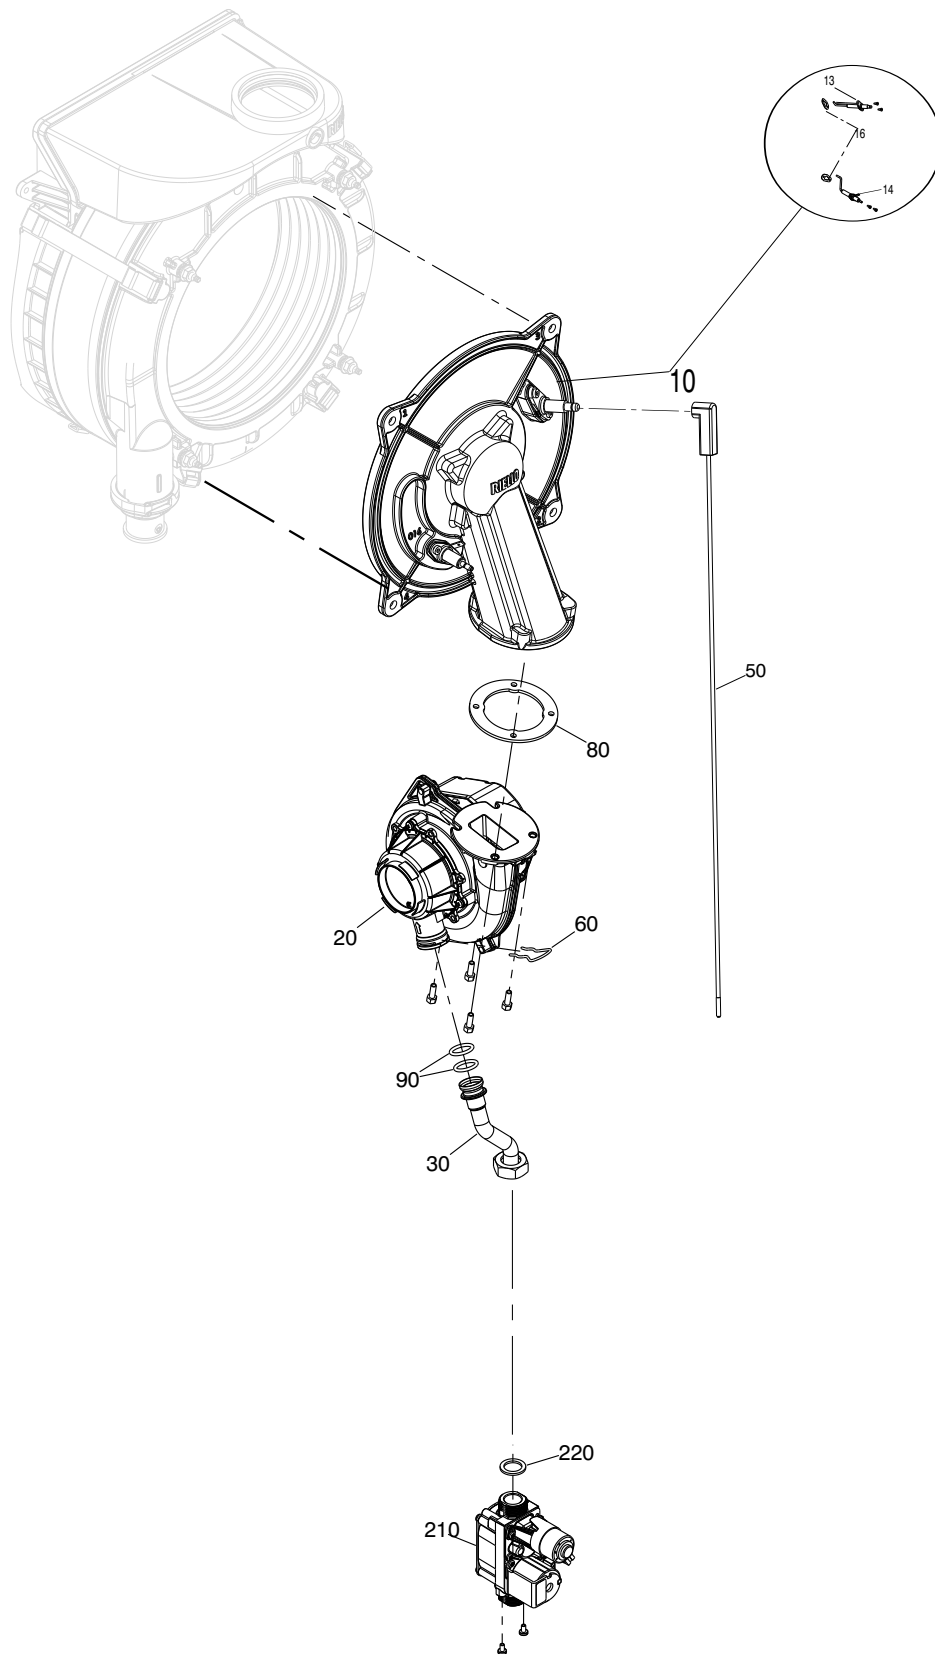

Wall hung boilers

Synergy 25C

MODEL	PART NUMBER	
	MTN	GPL
Synergy 25C	20207896	

POS.	DESCRIPTION	25C
10	Interface	20210529
20	Cover assembly	20215275
30	Electric parts cover	20206744
35	Control panel hinge	20204261
40	PC board	20216089
210	Case Assembly	20210534

POS.	DESCRIPTION	25C
31	Hydraulic connection	20193766
32	Stepper actuator	20204279
33	Cartridge	20204280
35	Pressure transducer	20188992
36	High head by-pass valve	20196690
37	Safety valve	20204272
39	Temperature detector	20188994
41	Clip	20189052
42	Clip	20189051
46	Modulator	20204278
47	Cartridge	20194095
48	Hole cover	20188600
49	Clip	20188603
50	Exchanger	20188747
51	Printed circuit board	20188605
60	Pressure gauge	20204270
70	Knob	20204275
105	Spacer	20193330
110	Connection	20210527
120	Spring	20204269
130	Clip	20145853
135	Clip	20189064
140	Washer	R10025067
150	Washer	20188460
300	Connector	20154288
310	4-pin connector	20188746
320	4-pin connector	20154287
330	Cable connector	20206745
410	Heating cock	20132650
420	Heat water cock	20132653
430	Filling cock	20132655
440	Cock	20180000
450	Cock	20180001
460	Angle pipe	20132654
470	Cap nut	20133199
480	Cap nut	20133200
490	Pipe	20210528
500	Washer	20133197
510	Washer	20133198
520	Washer	R5023
530	Washer	R5026

POS.	DESCRIPTION	25C
20	Side panel	20204271
30	Cap smoke analysis	20204849
40	Flange	20204233
44	Gasket fan	20193768
46	O-ring	R10026494
50	Expansion vessel	20204262

POS.	DESCRIPTION	25C
10	Conveyor	20204267
13	Ignition electrode	20204235
14	Sensing electrode	20135947
16	Electrode seal	20157191
20	Fan	20207760
30	Gas pipe	20204265
50	Spark electrode cable	20195212
60	Clip	R10025062
80	Washer	R10026796
90	Washer	20024869
210	Gas valve	20204276
220	Washer	R5023

POS.	DESCRIPTION	25C
10	Power wiring harness	20210530
20	Combustion cable	20206751
30	Wiring harness	20206750

Rev	Data	Descrizione

Vokera reserve the right to change the specifications without prior notice.
Consumers' statutory rights are not affected.