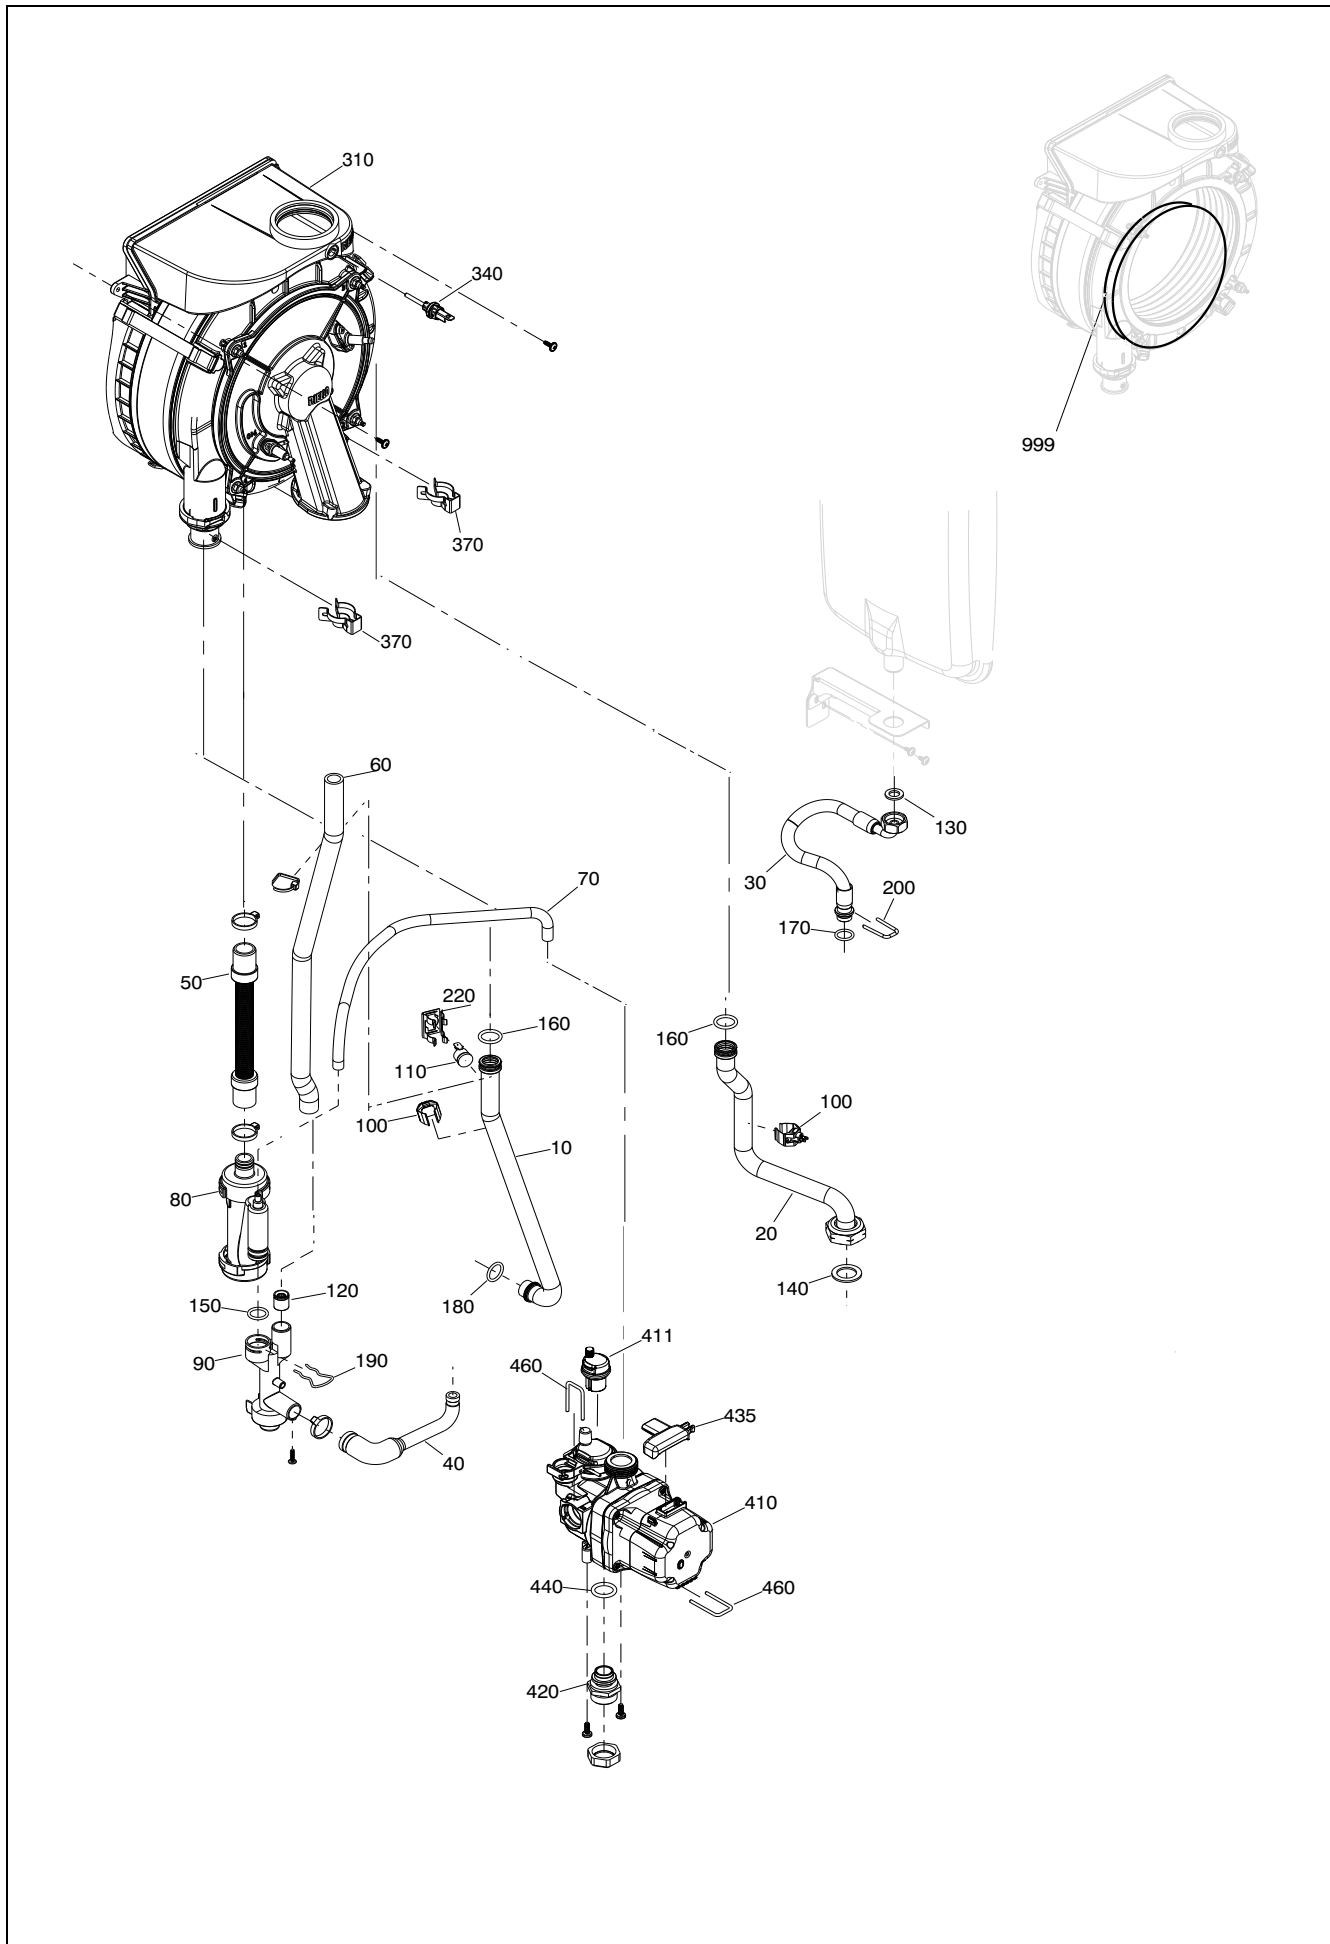

Wall hung boilers

Synergy 25C

MODEL	PART NUMBER	
	MTN	GPL
Synergy 25C	20207896	

POS.	DESCRIPTION	25C
10	Interface	20210529
20	Cover assembly	20215275
30	Electric parts cover	20206744
35	Control panel hinge	20204261
40	PC board	20216089
210	Case Assembly	20210534

POS.	DESCRIPTION	25C
31	Hydraulic connection	20193766
32	Stepper actuator	20204279
33	Cartridge	20204280
35	Pressure transducer	20188992
36	High head by-pass valve	20196690
37	Safety valve	20204272
39	Temperature detector	20188994
41	Clip	20189052
42	Clip	20189051
46	Modulator	20204278
47	Cartridge	20194095
48	Hole cover	20188600
49	Clip	20188603
50	Exchanger	20188747
51	Printed circuit board	20188605
60	Pressure gauge	20204270
70	Knob	20204275
105	Spacer	20193330
110	Connection	20210527
120	Spring	20204269
130	Clip	20145853
135	Clip	20189064
140	Washer	R10025067
150	Washer	20188460
300	Connector	20154288
310	4-pin connector	20188746
320	4-pin connector	20154287
330	Cable connector	20206745
410	Heating cock	20132650
420	Heat water cock	20132653
430	Filling cock	20132655
440	Cock	20180000
450	Cock	20180001
460	Angle pipe	20132654
470	Cap nut	20133199
480	Cap nut	20133200
490	Pipe	20210528
500	Washer	20133197
510	Washer	20133198
520	Washer	R5023
530	Washer	R5026

POS.	DESCRIPTION	25C
20	Side panel	20204271
30	Cap smoke analysis	20204849
40	Flange	20204233
44	Gasket fan	20193768
46	O-ring	R10026494
50	Expansion vessel	20204262

POS.	DESCRIPTION	25C
10	Conveyor	20204267
13	Ignition electrode	20204235
14	Sensing electrode	20135947
16	Electrode seal	20157191
20	Fan	20207760
30	Gas pipe	20204265
50	Spark electrode cable	20195212
60	Clip	R10025062
80	Washer	R10026796
90	Washer	20024869
210	Gas valve	20204276
220	Washer	R5023

POS.	DESCRIPTION	25C
10	Power wiring harness	20210530
20	Combustion cable	20206751
30	Wiring harness	20206750

Rev	Data	Descrizione

Vokera reserve the right to change the specifications without prior notice.
Consumers' statutory rights are not affected.