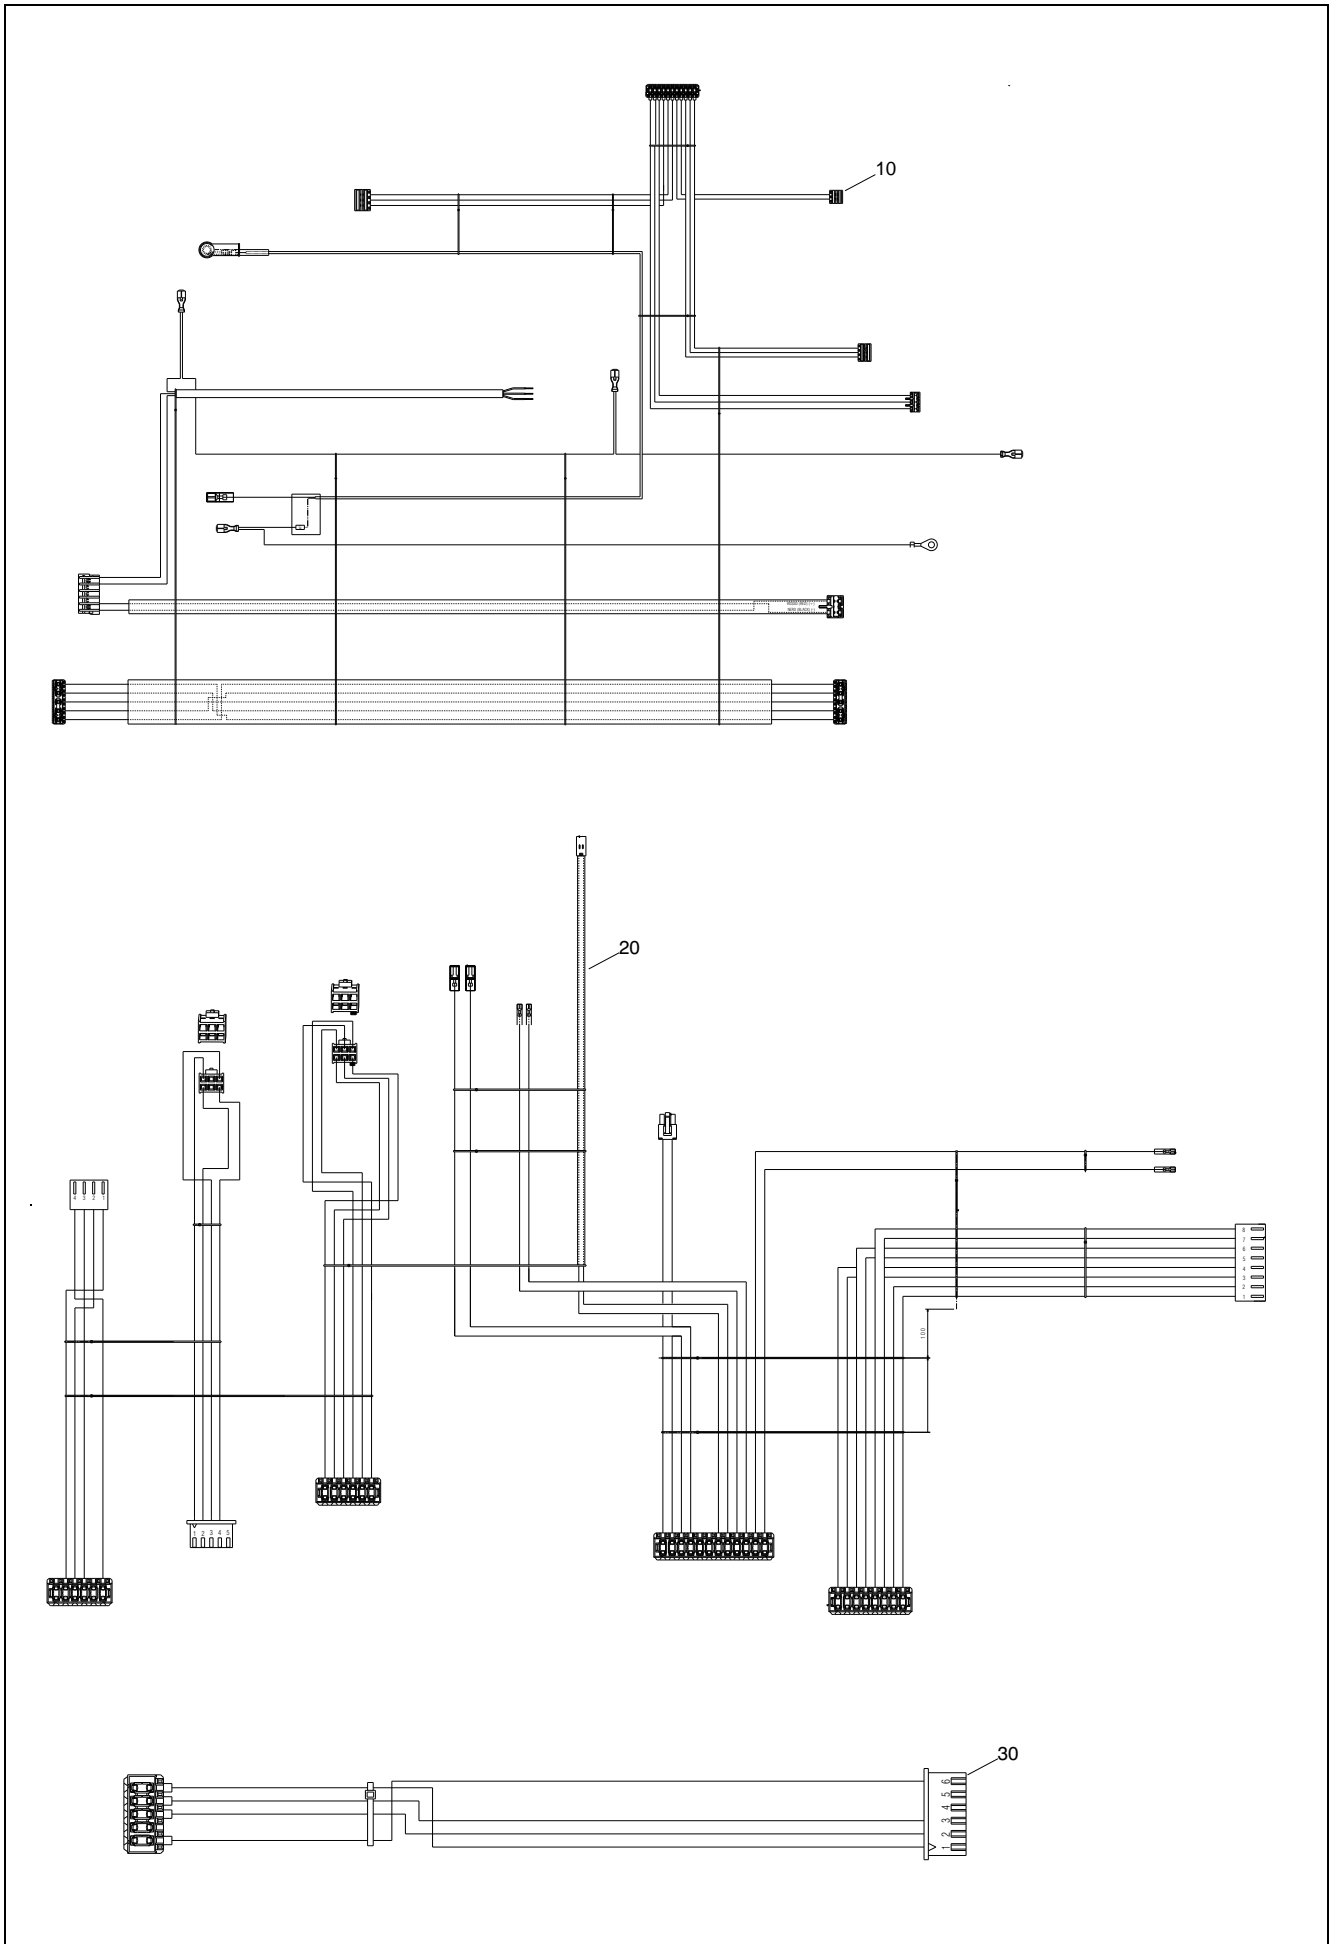

POS.	DESCRIPTION	25C
31	Hydraulic connection	20193766
32	Stepper actuator	20204279
33	Cartridge	20204280
35	Pressure transducer	20188992
36	High head by-pass valve	20196690
37	Safety valve	20204272
39	Temperature detector	20188994
41	Clip	20189052
42	Clip	20189051
46	Modulator	20204278
47	Cartridge	20194095
48	Hole cover	20188600
49	Clip	20188603
50	Exchanger	20188747
51	Printed circuit board	20188605
60	Pressure gauge	20204270
70	Knob	20204275
105	Spacer	20193330
110	Connection	20210527
120	Spring	20204269
130	Clip	20145853
135	Clip	20189064
140	Washer	R10025067
150	Washer	20188460
300	Connector	20154288
310	4-pin connector	20188746
320	4-pin connector	20154287
330	Cable connector	20206745
410	Heating cock	20132650
420	Heat water cock	20132653
430	Filling cock	20132655
440	Cock	20180000
450	Cock	20180001
460	Angle pipe	20132654
470	Cap nut	20133199
480	Cap nut	20133200
490	Pipe	20210528
500	Washer	20133197
510	Washer	20133198
520	Washer	R5023
530	Washer	R5026

POS.	DESCRIPTION	25C
20	Side panel	20204271
30	Cap smoke analysis	20204849
40	Flange	20204233
44	Gasket fan	20193768
46	O-ring	R10026494
50	Expansion vessel	20204262

POS.	DESCRIPTION	25C
10	Conveyor	20204267
13	Ignition electrode	20204235
14	Sensing electrode	20135947
16	Electrode seal	20157191
20	Fan	20207760
30	Gas pipe	20204265
50	Spark electrode cable	20195212
60	Clip	R10025062
80	Washer	R10026796
90	Washer	20024869
210	Gas valve	20204276
220	Washer	R5023

POS.	DESCRIPTION	25C
10	Power wiring harness	20210530
20	Combustion cable	20206751
30	Wiring harness	20206750

Rev	Data	Descrizione

Vokera reserve the right to change the specifications without prior notice.
Consumers' statutory rights are not affected.