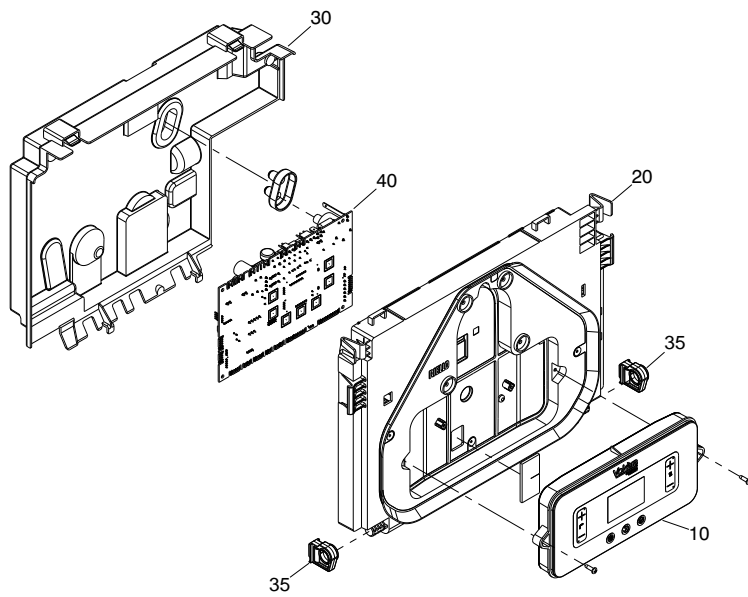

Wall hung boilers

Synergy 25C

MODEL	PART NUMBER	
	MTN	GPL
Synergy 25C	20207896	

POS.	DESCRIPTION	25C
10	Interface	20210529
20	Cover assembly	20215275
30	Electric parts cover	20206744
35	Control panel hinge	20204261
40	PC board	20216089
210	Case Assembly	20210534

POS.	DESCRIPTION	25C
31	Hydraulic connection	20193766
32	Stepper actuator	20204279
33	Cartridge	20204280
35	Pressure transducer	20188992
36	High head by-pass valve	20196690
37	Safety valve	20204272
39	Temperature detector	20188994
41	Clip	20189052
42	Clip	20189051
46	Modulator	20204278
47	Cartridge	20194095
48	Hole cover	20188600
49	Clip	20188603
50	Exchanger	20188747
51	Printed circuit board	20188605
60	Pressure gauge	20204270
70	Knob	20204275
105	Spacer	20193330
110	Connection	20210527
120	Spring	20204269
130	Clip	20145853
135	Clip	20189064
140	Washer	R10025067
150	Washer	20188460
300	Connector	20154288
310	4-pin connector	20188746
320	4-pin connector	20154287
330	Cable connector	20206745
410	Heating cock	20132650
420	Heat water cock	20132653
430	Filling cock	20132655
440	Cock	20180000
450	Cock	20180001
460	Angle pipe	20132654
470	Cap nut	20133199
480	Cap nut	20133200
490	Pipe	20210528
500	Washer	20133197
510	Washer	20133198
520	Washer	R5023
530	Washer	R5026

POS.	DESCRIPTION	25C
20	Side panel	20204271
30	Cap smoke analysis	20204849
40	Flange	20204233
44	Gasket fan	20193768
46	O-ring	R10026494
50	Expansion vessel	20204262

POS.	DESCRIPTION	25C
10	Conveyor	20204267
13	Ignition electrode	20204235
14	Sensing electrode	20135947
16	Electrode seal	20157191
20	Fan	20207760
30	Gas pipe	20204265
50	Spark electrode cable	20195212
60	Clip	R10025062
80	Washer	R10026796
90	Washer	20024869
210	Gas valve	20204276
220	Washer	R5023

POS.	DESCRIPTION	25C
10	Power wiring harness	20210530
20	Combustion cable	20206751
30	Wiring harness	20206750

Rev	Data	Descrizione

Vokera reserve the right to change the specifications without prior notice.
Consumers' statutory rights are not affected.