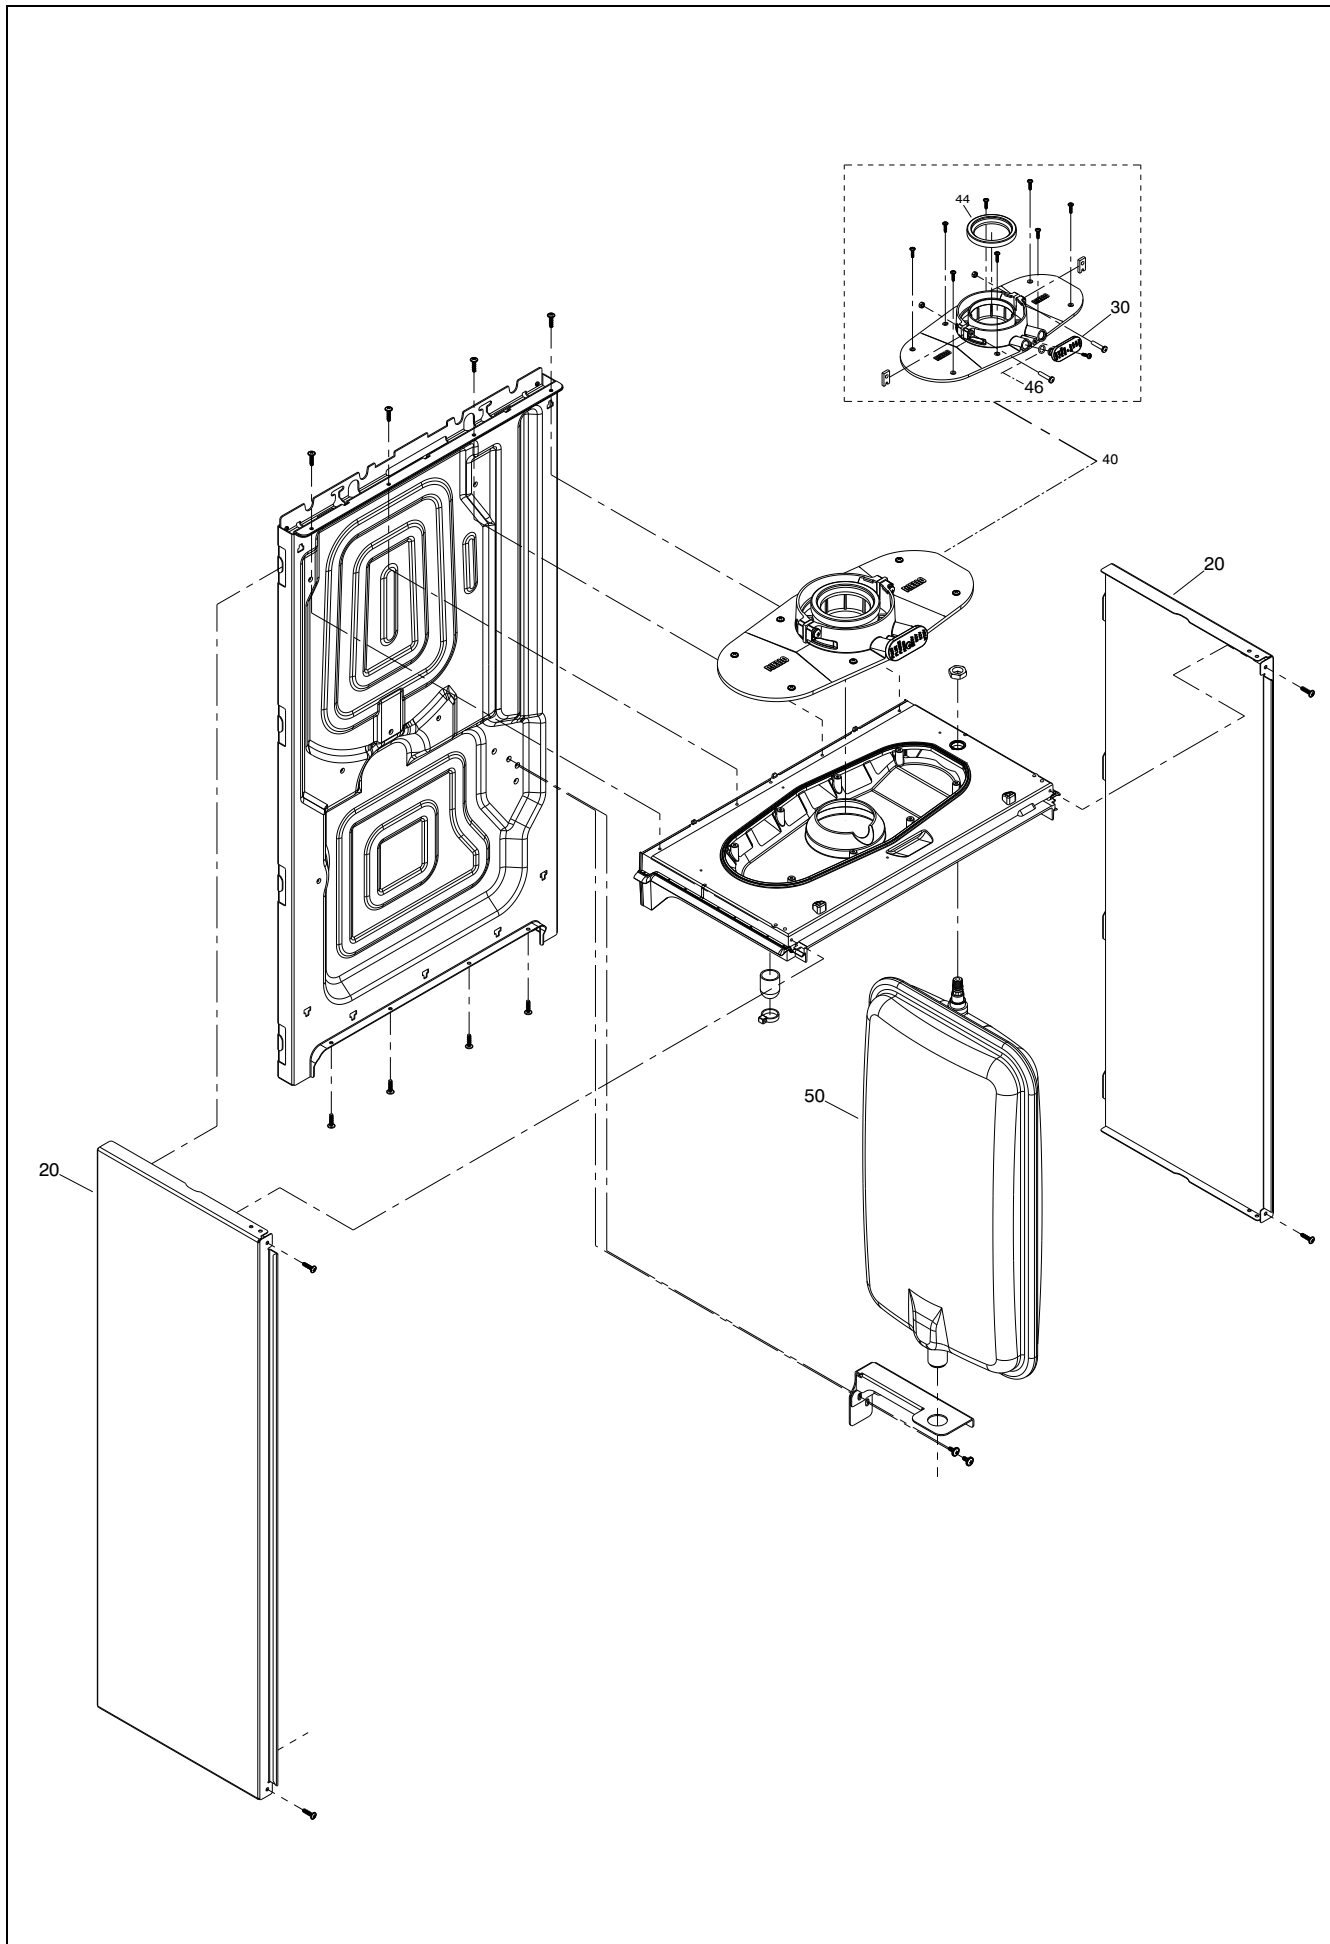

Wall hung boilers

Synergy 25C

MODEL	PART NUMBER	
	MTN	GPL
Synergy 25C	20207896	

POS.	DESCRIPTION	25C
10	Interface	20210529
20	Cover assembly	20215275
30	Electric parts cover	20206744
35	Control panel hinge	20204261
40	PC board	20216089
210	Case Assembly	20210534

POS.	DESCRIPTION	25C
31	Hydraulic connection	20193766
32	Stepper actuator	20204279
33	Cartridge	20204280
35	Pressure transducer	20188992
36	High head by-pass valve	20196690
37	Safety valve	20204272
39	Temperature detector	20188994
41	Clip	20189052
42	Clip	20189051
46	Modulator	20204278
47	Cartridge	20194095
48	Hole cover	20188600
49	Clip	20188603
50	Exchanger	20188747
51	Printed circuit board	20188605
60	Pressure gauge	20204270
70	Knob	20204275
105	Spacer	20193330
110	Connection	20210527
120	Spring	20204269
130	Clip	20145853
135	Clip	20189064
140	Washer	R10025067
150	Washer	20188460
300	Connector	20154288
310	4-pin connector	20188746
320	4-pin connector	20154287
330	Cable connector	20206745
410	Heating cock	20132650
420	Heat water cock	20132653
430	Filling cock	20132655
440	Cock	20180000
450	Cock	20180001
460	Angle pipe	20132654
470	Cap nut	20133199
480	Cap nut	20133200
490	Pipe	20210528
500	Washer	20133197
510	Washer	20133198
520	Washer	R5023
530	Washer	R5026

POS.	DESCRIPTION	25C
20	Side panel	20204271
30	Cap smoke analysis	20204849
40	Flange	20204233
44	Gasket fan	20193768
46	O-ring	R10026494
50	Expansion vessel	20204262

POS.	DESCRIPTION	25C
10	Conveyor	20204267
13	Ignition electrode	20204235
14	Sensing electrode	20135947
16	Electrode seal	20157191
20	Fan	20207760
30	Gas pipe	20204265
50	Spark electrode cable	20195212
60	Clip	R10025062
80	Washer	R10026796
90	Washer	20024869
210	Gas valve	20204276
220	Washer	R5023